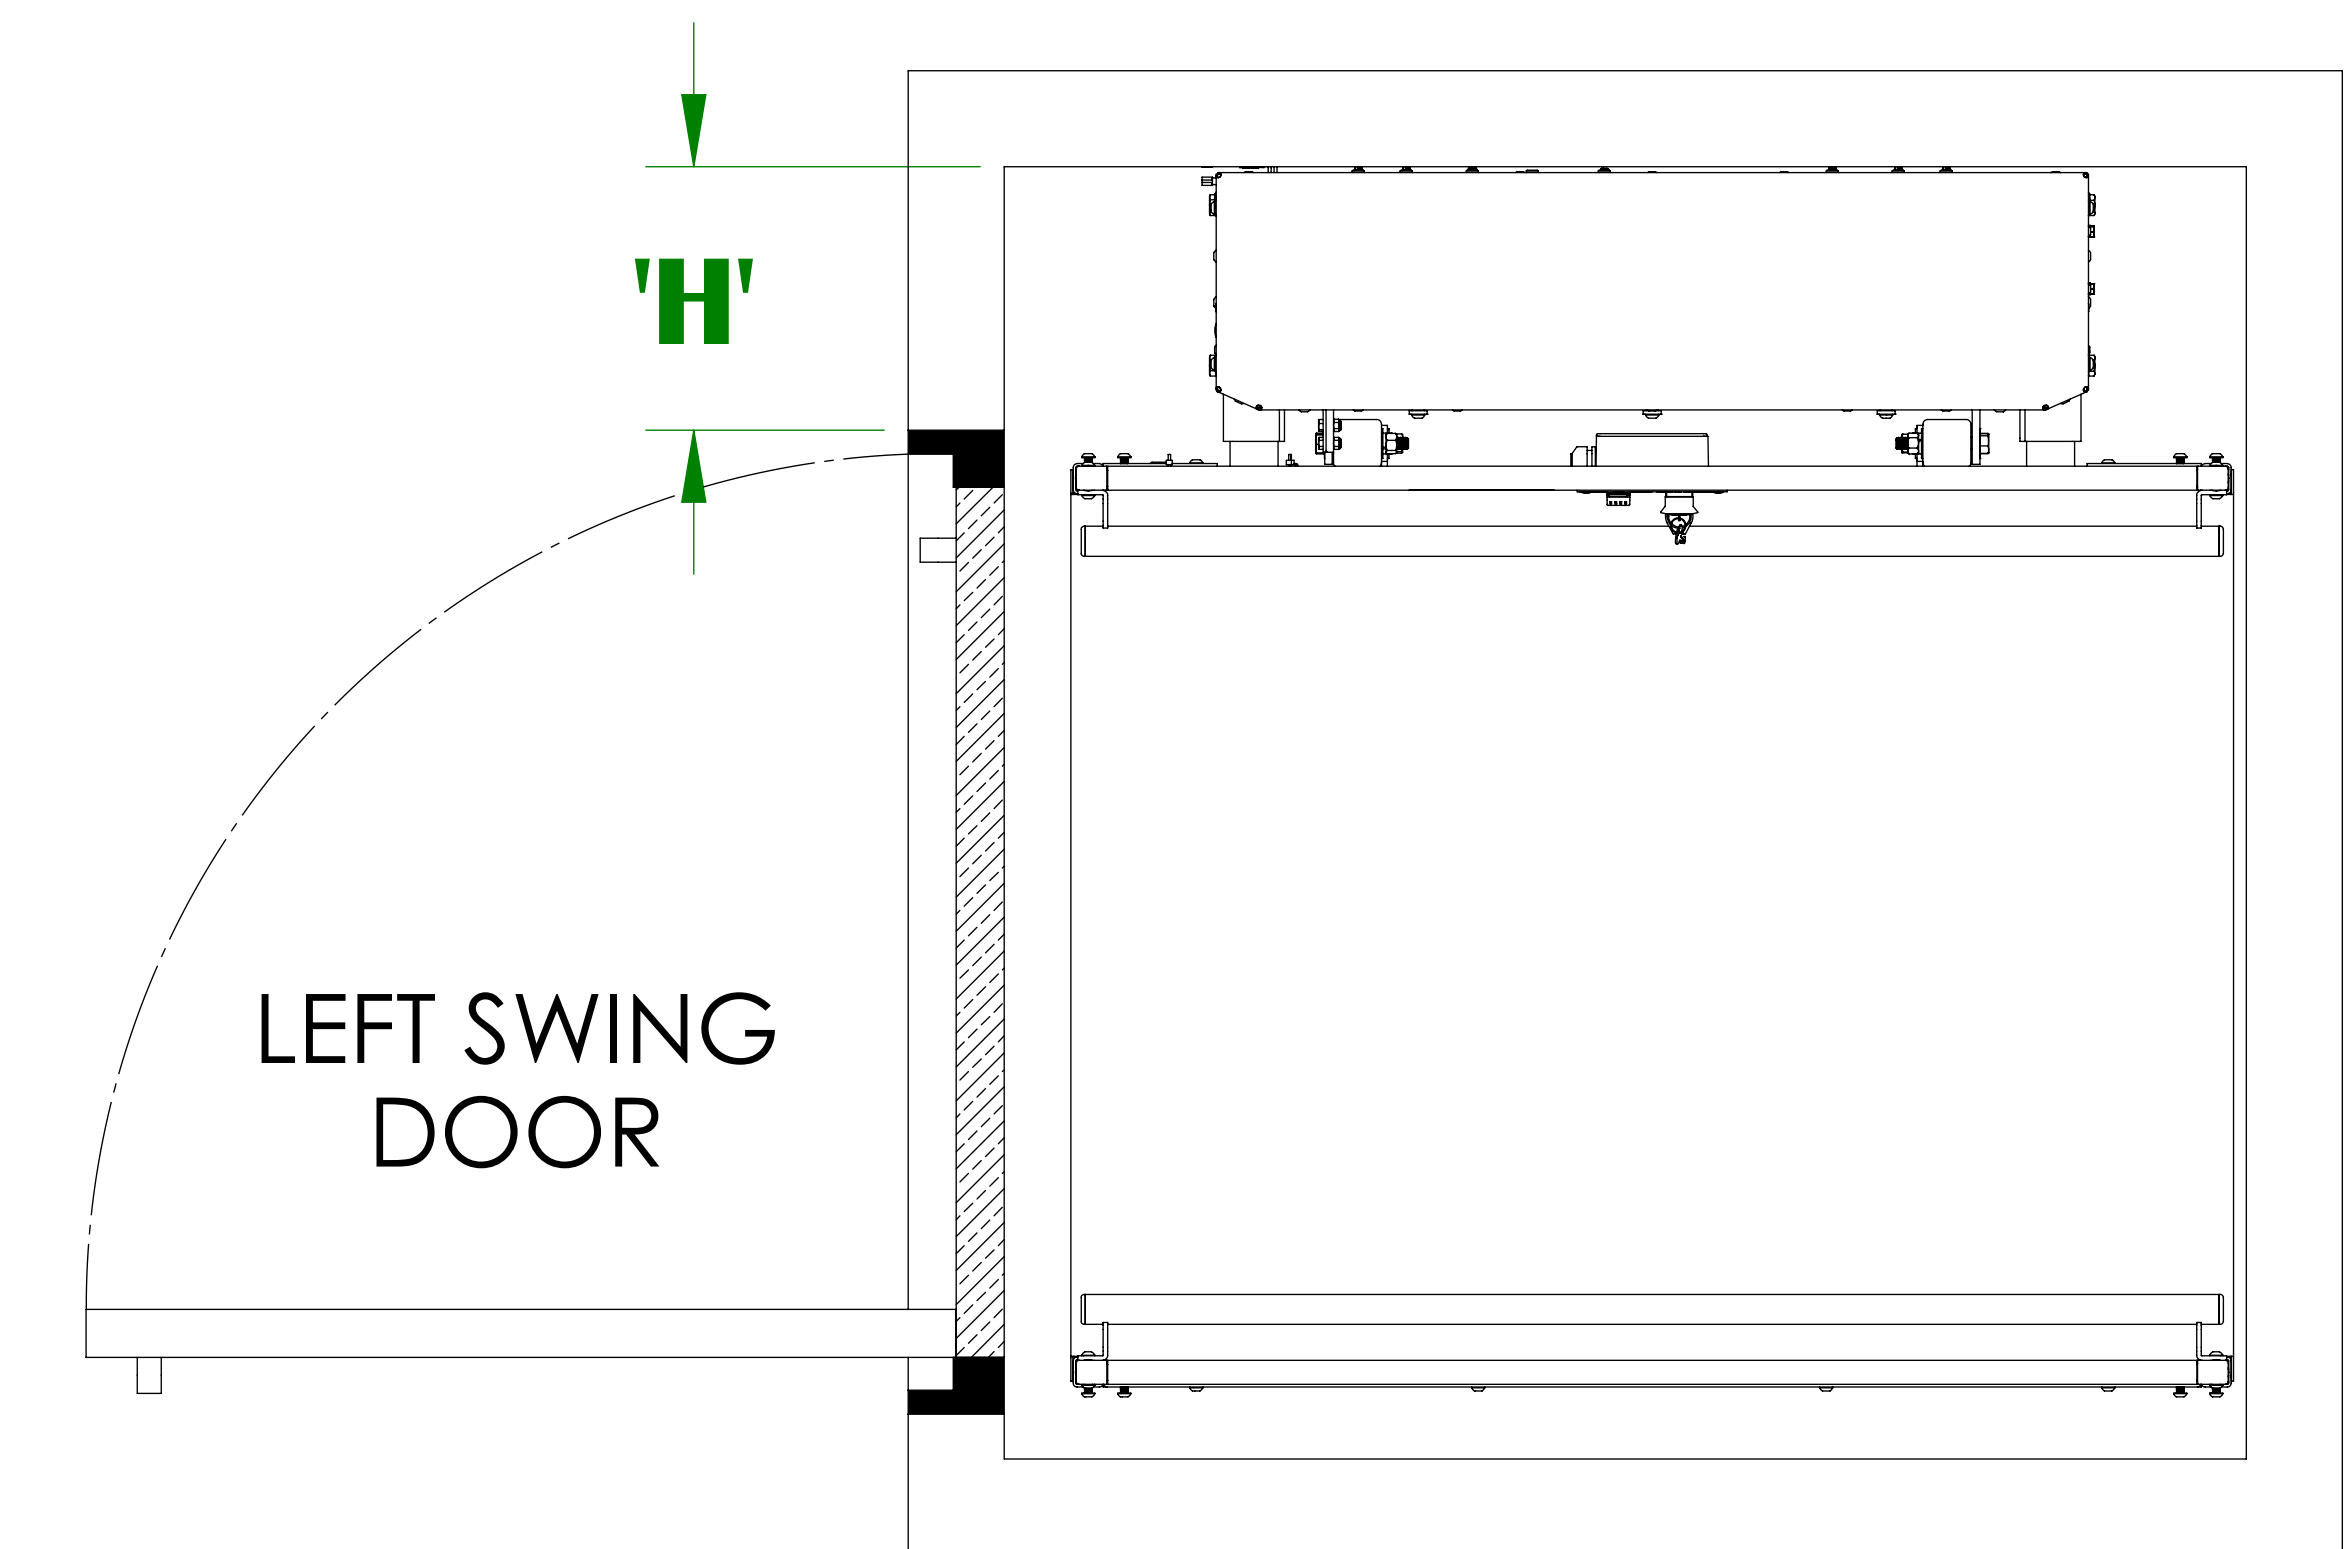

ANGLE SILL SCREW TO WALL

ANGLE SILL WALL ATTACHMENT

CHANNEL SILL PIT ATTACHMENT

CHANNEL SILL FLOOR ATTACHMENT (FIXED RAMP ATTACHMENT)

CHANNEL SILL SCREW TO PIT OR FLOOR

FLUSH MOUNT ALUMINUM DOOR ALIGNMENT (STRAIGHT-THRU PLATFORM) BRUNO VERTICAL PLATFORM LIFT

PLAN VIEWS

DOOR SIZE	DOOR LOCATION	DOOR SWING	LEFT HAND UNIT 'F'	RIGHT HAND UNIT 'F'
36"	LOWER LANDING	LEFT SWING DOOR	11-5/8"	9-1/8"
36"	LOWER LANDING	RIGHT SWING DOOR	9-1/8"	11-5/8"
36"	UPPER LANDING	LEFT SWING DOOR	9-1/8"	11-5/8"
36"	UPPER LANDING	RIGHT SWING DOOR	11-5/8"	9-1/8"
45"	LOWER LANDING	LEFT SWING DOOR	10-1/8"	7-5/8"
45"	LOWER LANDING	RIGHT SWING DOOR	7-5/8"	10-1/8"
45"	UPPER LANDING	LEFT SWING DOOR	7-5/8"	10-1/8"
45"	UPPER LANDING	RIGHT SWING DOOR	10-1/8"	7-5/8"

FLUSH MOUNT ALUMINUM DOOR ALIGNMENT (90° / ADJACENT EXIT PLATFORM) BRUNO VERTICAL PLATFORM LIFT

PLAN VIEWS

PLATFORM SIZE	DOOR SIZE	DOOR LOCATION	DOOR SWING	LEFT HAND UNIT 'G'	RIGHT HAND UNIT 'G'
36"	36"	LOWER LANDING	LEFT SWING DOOR	11-5/8"	9-1/8"
36"	36"	LOWER LANDING	RIGHT SWING DOOR	9-1/8"	11-5/8"
36"	45"	UPPER LANDING	LEFT SWING DOOR	FLUSH	1"
36"	45"	UPPER LANDING	RIGHT SWING DOOR	1"	FLUSH
42"	45"	LOWER LANDING	LEFT SWING DOOR	10-1/8"	7-5/8"
42"	45"	LOWER LANDING	RIGHT SWING DOOR	7-5/8"	10-5/8"
42"	45"	UPPER LANDING	LEFT SWING DOOR	FLUSH	1"
42"	45"	UPPER LANDING	RIGHT SWING DOOR	1"	FLUSH

FLUSH MOUNT ALUMINUM DOOR ALIGNMENT (SAME SIDE PLATFORM) BRUNO VERTICAL PLATFORM LIFT

PLAN VIEWS

DOOR SIZE	DOOR LOCATION	DOOR SWING	LEFT HAND UNIT 'H'	RIGHT HAND UNIT 'H'
36"	LOWER LANDING	LEFT SWING DOOR	11-5/8"	9-1/8"
36"	LOWER LANDING	RIGHT SWING DOOR	9-1/8"	11-5/8"
36"	UPPER LANDING	LEFT SWING DOOR	11-5/8"	9-1/8"
36"	UPPER LANDING	RIGHT SWING DOOR	9-1/8"	11-5/8"
45"	LOWER LANDING	LEFT SWING DOOR	10-1/8"	7-5/8"
45"	LOWER LANDING	RIGHT SWING DOOR	7-5/8"	10-1/8"
45"	UPPER LANDING	LEFT SWING DOOR	10-1/8"	7-5/8"
45"	UPPER LANDING	RIGHT SWING DOOR	7-5/8"	10-1/8"