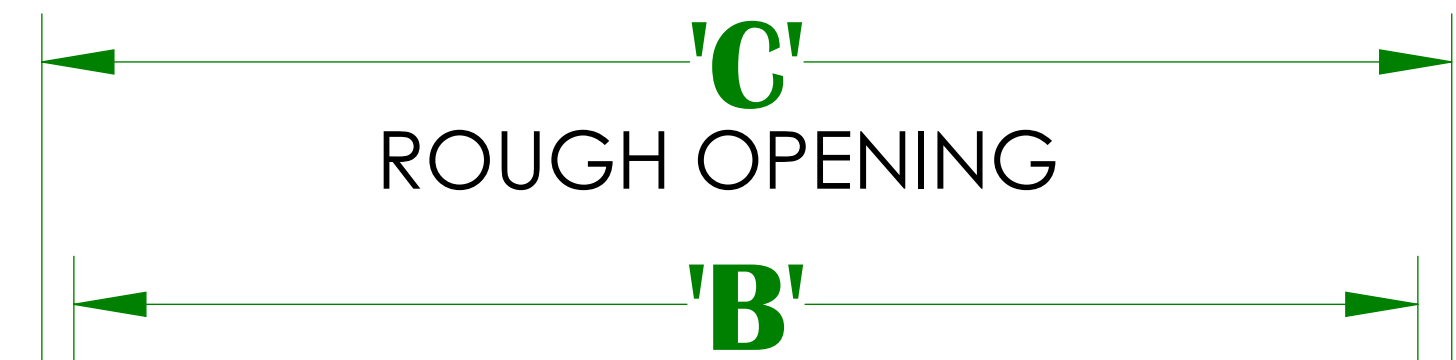

FLUSH MOUNT ALUMINUM DOOR DETAIL (RH SWING)

BRUNO VERTICAL PLATFORM LIFT

DESCRIPTION	'A'	'B'	'C'	'D'	'E'
FLUSH MOUNT 36" ALUMINUM DOOR	36"	42"	44"	33-3/8"	38-1/8"
FLUSH MOUNT 45" ALUMINUM DOOR	45"	51"	53"	42-3/8"	47-1/8"

NOTES:

1. TWO PIECES OF VERTICLE FRAME TRIM IS INCLUDED. TRIM CAN BE USED AS NEEDED WHEN INSTALLING THE DOOR.
2. DEALER TO SUPPLY MOUNTING HARDWARE (ie. SCREWS, ANCHORS).
3. PANEL INSERT MATERIAL IS EITHER CLEAR ACRYLIC OR BRONZE ACRYLIC. PANELS ARE SHIPPED WITH A PROTECTIVE PAPER TO BE REMOVED BY INSTALLER.

DOOR CLOSER PROVIDED
(REMOVED BY INSTALLER IF
INSTALLING A DOOR OPENER)

DOOR OPEN 90°

CALL/SEND CONTROL (OPTIONAL)

87 1/8" CHANNEL SILL

87 3/8" ANGLE SILL

ELECTRIC STRIKE INTERLOCK (ESI)

ANGLE SILL

CHANNEL SILL

ANGLE SILL SCREW TO WALL

ANGLE SILL WALL ATTACHMENT

CHANNEL SILL PIT ATTACHMENT

CHANNEL SILL FLOOR ATTACHMENT (FIXED RAMP ATTACHMENT)

CHANNEL SILL SCREW TO PIT OR FLOOR