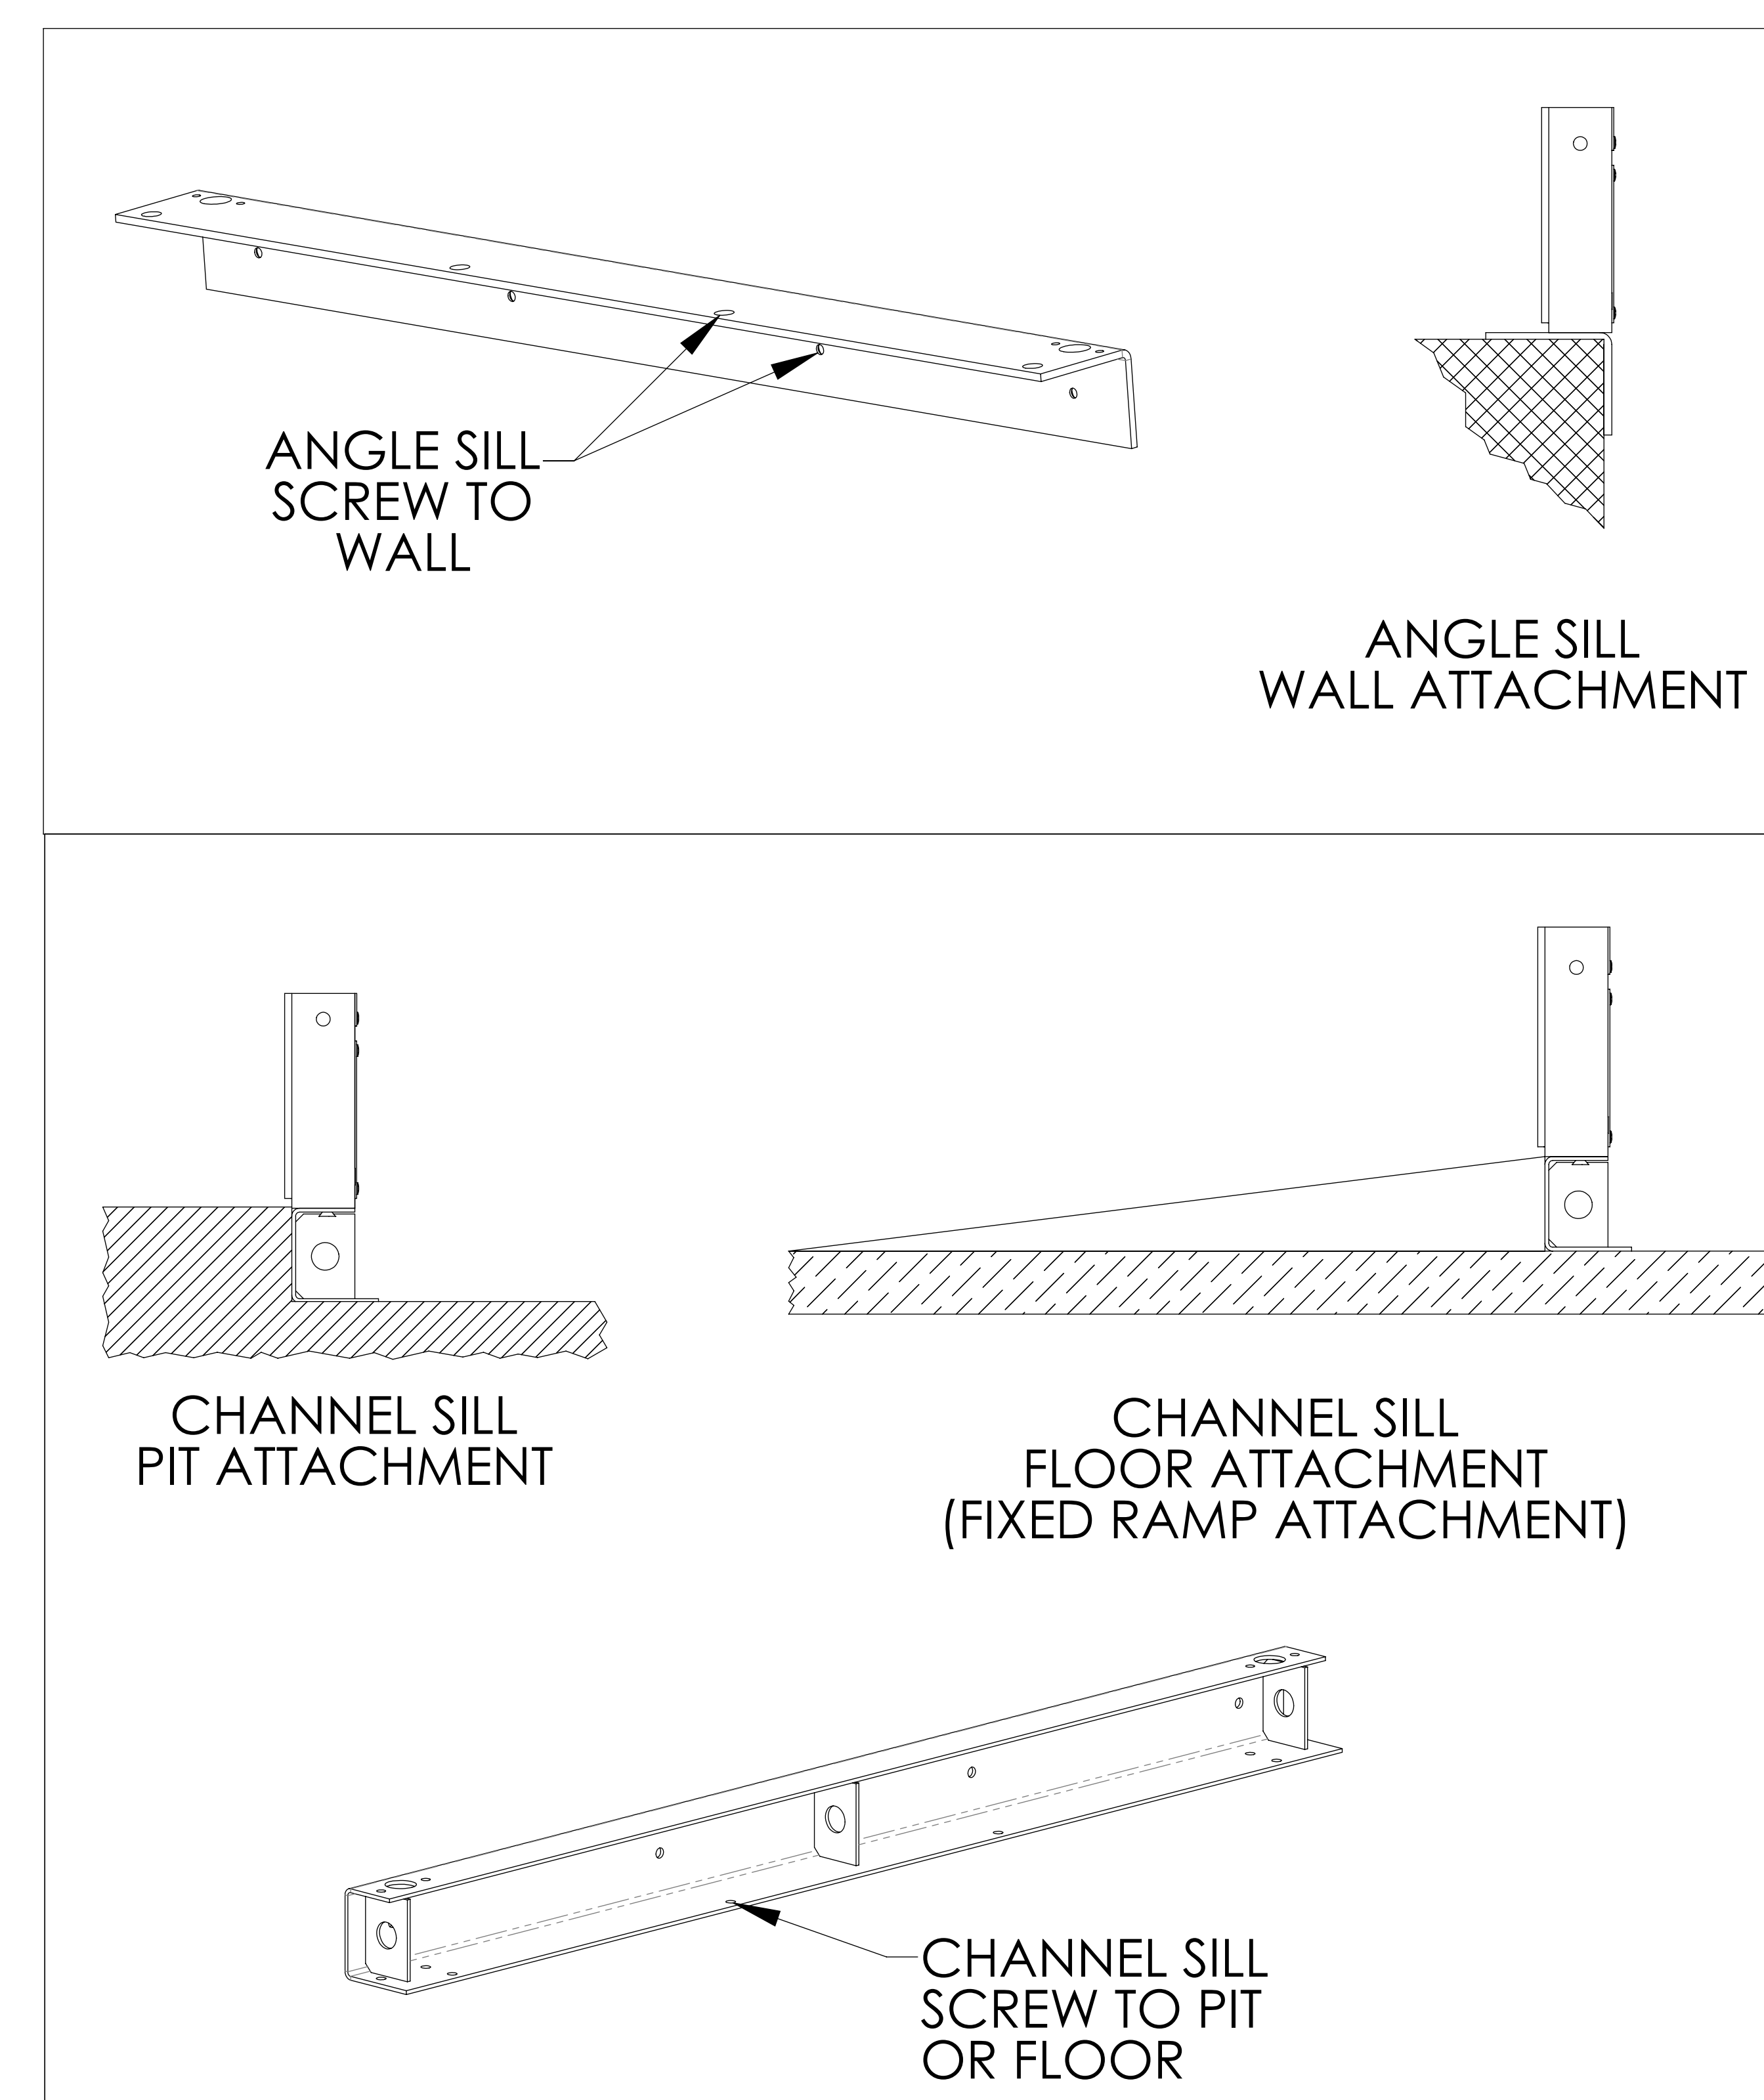

NOTES:

1. TWO PIECES OF VERTICLE FRAME TRIM IS INCLUDED. TRIM CAN BE USED AS NEEDED WHEN INSTALLING THE DOOR.
2. DEALER TO SUPPLY MOUNTING HARDWARE (ie. SCREWS, ANCHORS).
3. PANEL INSERT MATERIAL IS EITHER CLEAR ACRYLIC OR BRONZE ACRYLIC. PANELS ARE SHIPPED WITH A PROTECTIVE PAPER TO BE REMOVED BY INSTALLER.

DOOR CLOSER PROVIDED
(REMOVED BY INSTALLER IF
INSTALLING A DOOR OPENER)

DOOR OPEN 90°

CALL/SEND
CONTROL
(OPTIONAL)

87 1/8"
CHANNEL
SILL

84 1/8"

87 3/8"
ANGLE
SILL

80 1/8"

85"
ROUGH
OPENING
(WALL
OR PIT
ATTACHMENT)

88"
ROUGH
OPENING
(FLOOR
ATTACHMENT)

ANGLE
SILL

CHANNEL
SILL

ANGLE SILL
SCREW TO
WALL

ANGLE SILL
WALL ATTACHMENT

CHANNEL SILL
PIT ATTACHMENT

CHANNEL SILL
FLOOR ATTACHMENT
(FIXED RAMP ATTACHMENT)

CHANNEL SILL
SCREW TO PIT
OR FLOOR

ANGLE SILL SCREW TO WALL

ANGLE SILL WALL ATTACHMENT

CHANNEL SILL PIT ATTACHMENT

CHANNEL SILL FLOOR ATTACHMENT (FIXED RAMP ATTACHMENT)

CHANNEL SILL SCREW TO PIT OR FLOOR

FLUSH MOUNT ALUMINUM DOOR ALIGNMENT (STRAIGHT-THRU PLATFORM) BRUNO VERTICAL PLATFORM LIFT