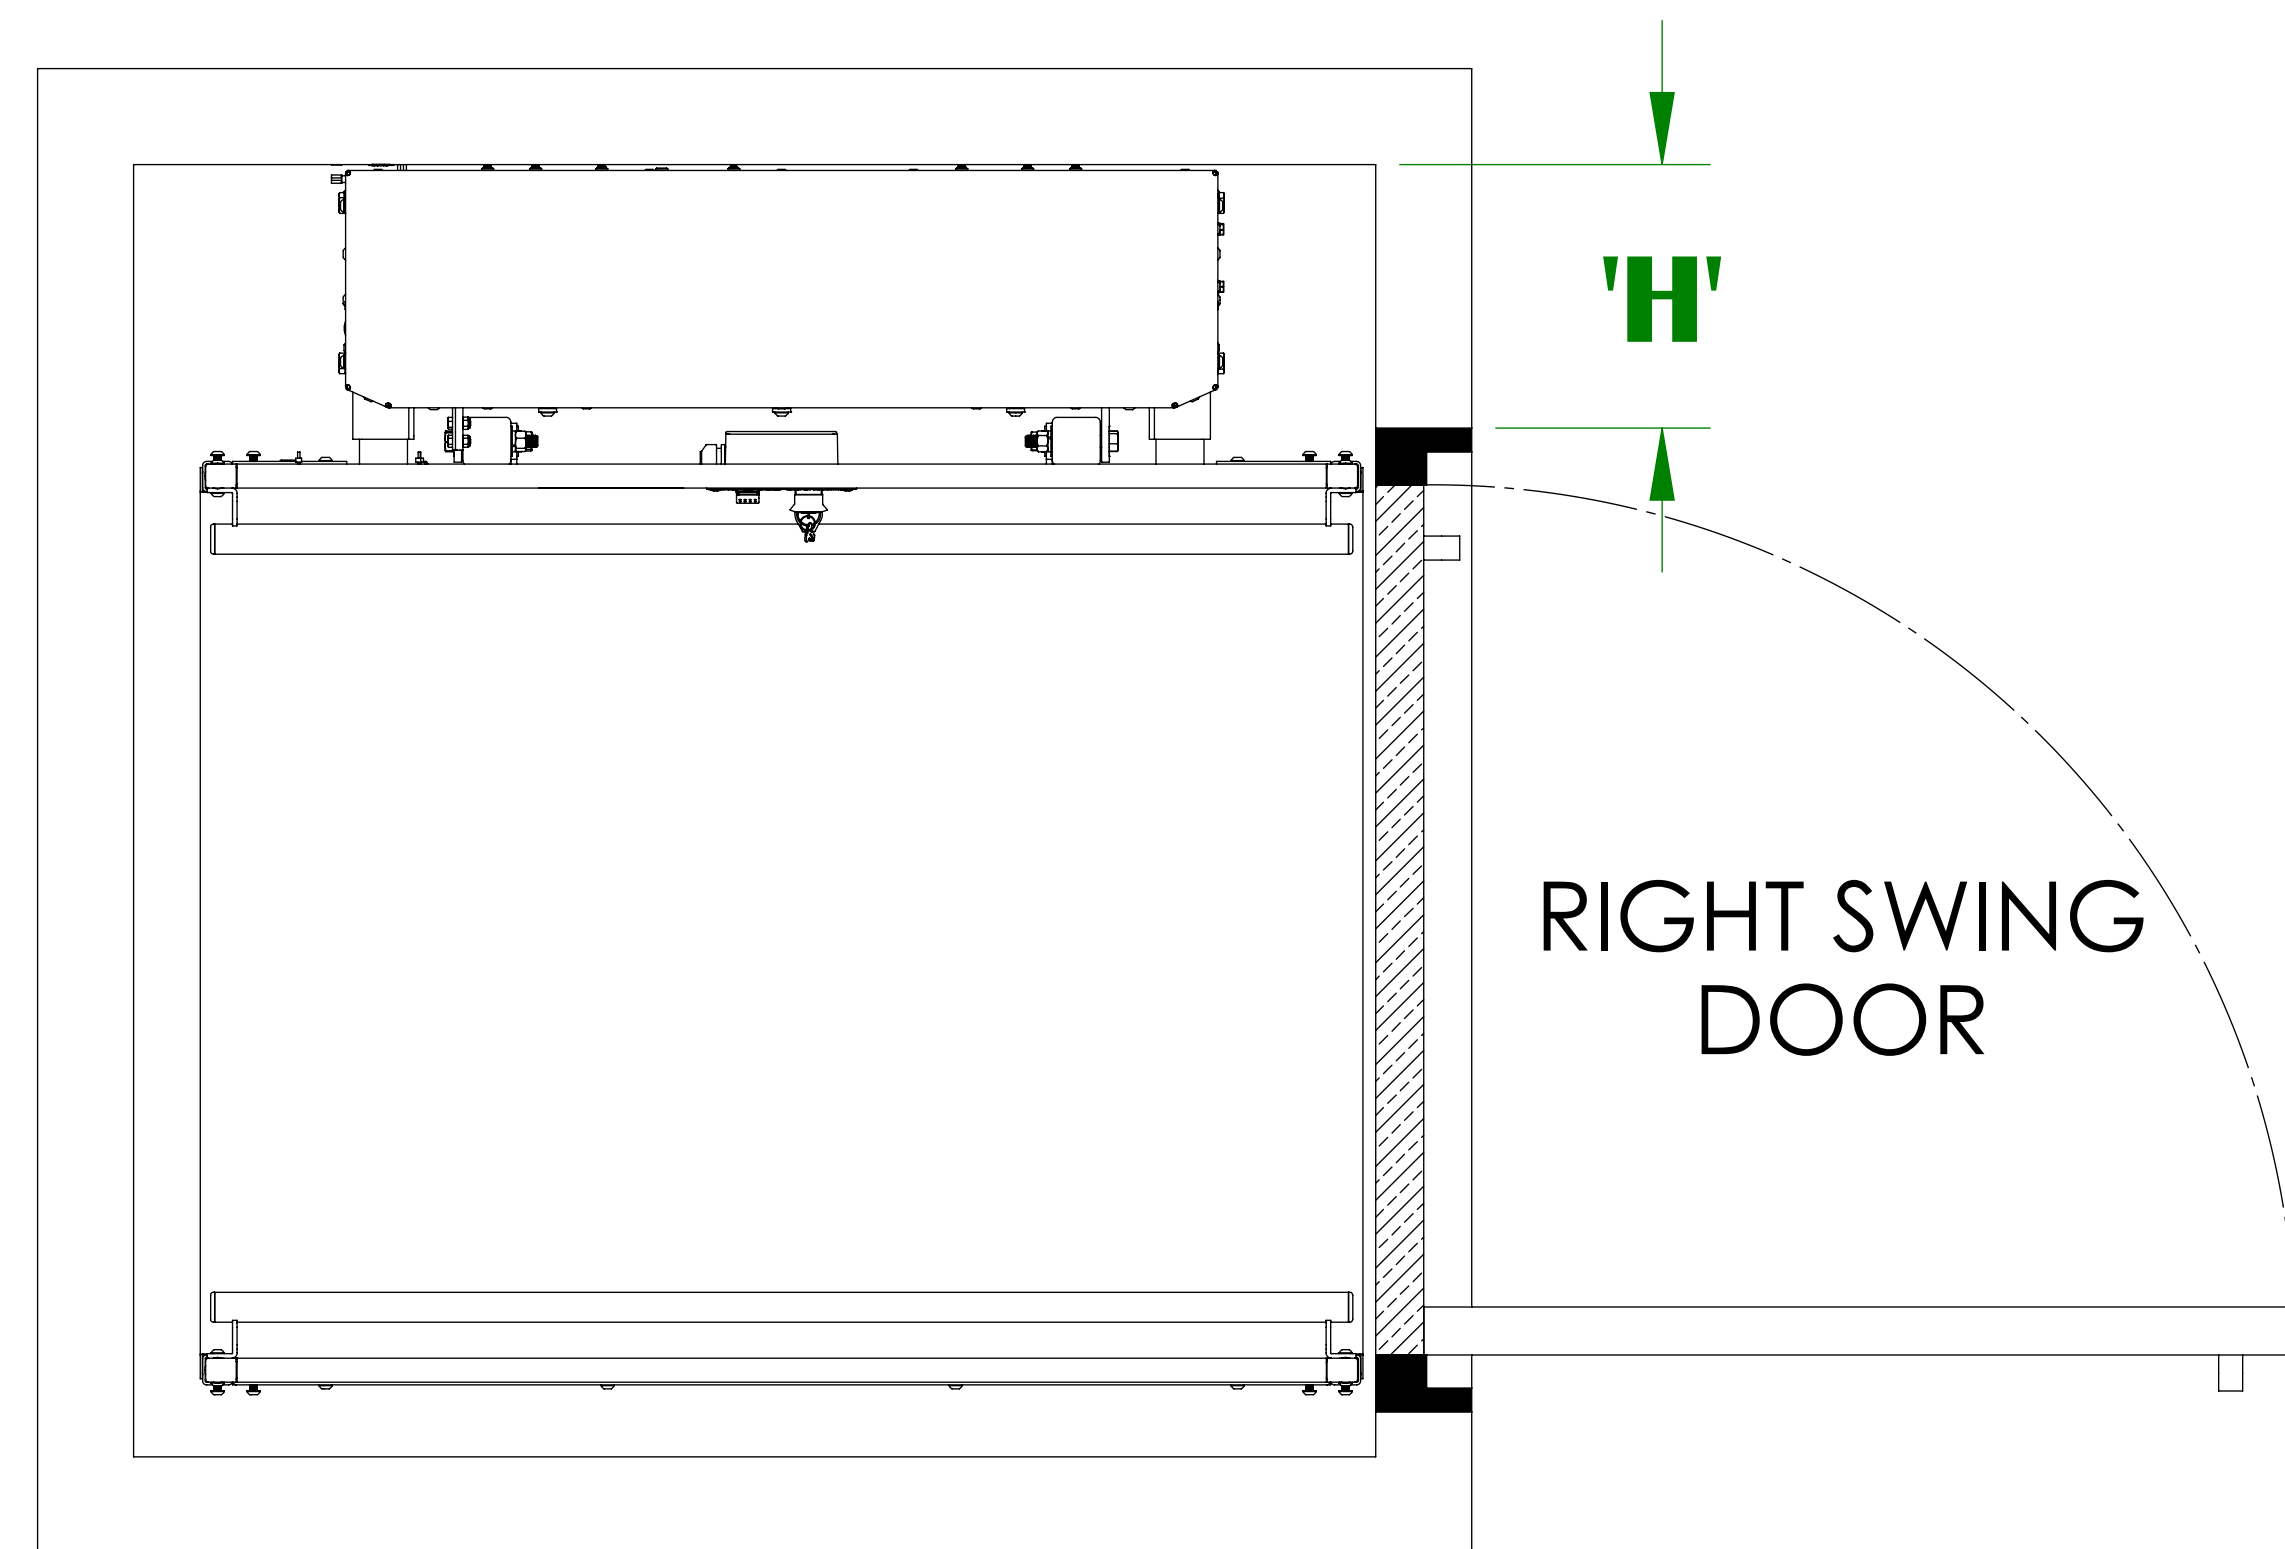

ANGLE SILL SCREW TO WALL

ANGLE SILL WALL ATTACHMENT

CHANNEL SILL PIT ATTACHMENT

CHANNEL SILL FLOOR ATTACHMENT (FIXED RAMP ATTACHMENT)

CHANNEL SILL SCREW TO PIT OR FLOOR

FLUSH MOUNT ALUMINUM DOOR ALIGNMENT (STRAIGHT-THRU PLATFORM) BRUNO VERTICAL PLATFORM LIFT

PLAN VIEWS

DOOR SIZE	DOOR LOCATION	DOOR SWING	LEFT HAND UNIT 'F'	RIGHT HAND UNIT 'F'
36"	LOWER LANDING	LEFT SWING DOOR	11-5/8"	9-1/8"
36"	LOWER LANDING	RIGHT SWING DOOR	9-1/8"	11-5/8"
36"	UPPER LANDING	LEFT SWING DOOR	9-1/8"	11-5/8"
36"	UPPER LANDING	RIGHT SWING DOOR	11-5/8"	9-1/8"
45"	LOWER LANDING	LEFT SWING DOOR	10-1/8"	7-5/8"
45"	LOWER LANDING	RIGHT SWING DOOR	7-5/8"	10-1/8"
45"	UPPER LANDING	LEFT SWING DOOR	7-5/8"	10-1/8"
45"	UPPER LANDING	RIGHT SWING DOOR	10-1/8"	7-5/8"

FLUSH MOUNT ALUMINUM DOOR ALIGNMENT (90° / ADJACENT EXIT PLATFORM) BRUNO VERTICAL PLATFORM LIFT

PLAN VIEWS

PLATFORM SIZE	DOOR SIZE	DOOR LOCATION	DOOR SWING	LEFT HAND UNIT 'G'	RIGHT HAND UNIT 'G'
36"	36"	LOWER LANDING	LEFT SWING DOOR	11-5/8"	9-1/8"
36"	36"	LOWER LANDING	RIGHT SWING DOOR	9-1/8"	11-5/8"
36"	45"	UPPER LANDING	LEFT SWING DOOR	FLUSH	1"
36"	45"	UPPER LANDING	RIGHT SWING DOOR	1"	FLUSH
42"	45"	LOWER LANDING	LEFT SWING DOOR	10-1/8"	7-5/8"
42"	45"	LOWER LANDING	RIGHT SWING DOOR	7-5/8"	10-5/8"
42"	45"	UPPER LANDING	LEFT SWING DOOR	FLUSH	1"
42"	45"	UPPER LANDING	RIGHT SWING DOOR	1"	FLUSH

FLUSH MOUNT ALUMINUM DOOR ALIGNMENT (SAME SIDE PLATFORM) BRUNO VERTICAL PLATFORM LIFT

PLAN VIEWS

DOOR SIZE	DOOR LOCATION	DOOR SWING	LEFT HAND UNIT 'H'	RIGHT HAND UNIT 'H'
36"	LOWER LANDING	LEFT SWING DOOR	11-5/8"	9-1/8"
36"	LOWER LANDING	RIGHT SWING DOOR	9-1/8"	11-5/8"
36"	UPPER LANDING	LEFT SWING DOOR	11-5/8"	9-1/8"
36"	UPPER LANDING	RIGHT SWING DOOR	9-1/8"	11-5/8"
45"	LOWER LANDING	LEFT SWING DOOR	10-1/8"	7-5/8"
45"	LOWER LANDING	RIGHT SWING DOOR	7-5/8"	10-1/8"
45"	UPPER LANDING	LEFT SWING DOOR	10-1/8"	7-5/8"
45"	UPPER LANDING	RIGHT SWING DOOR	7-5/8"	10-1/8"