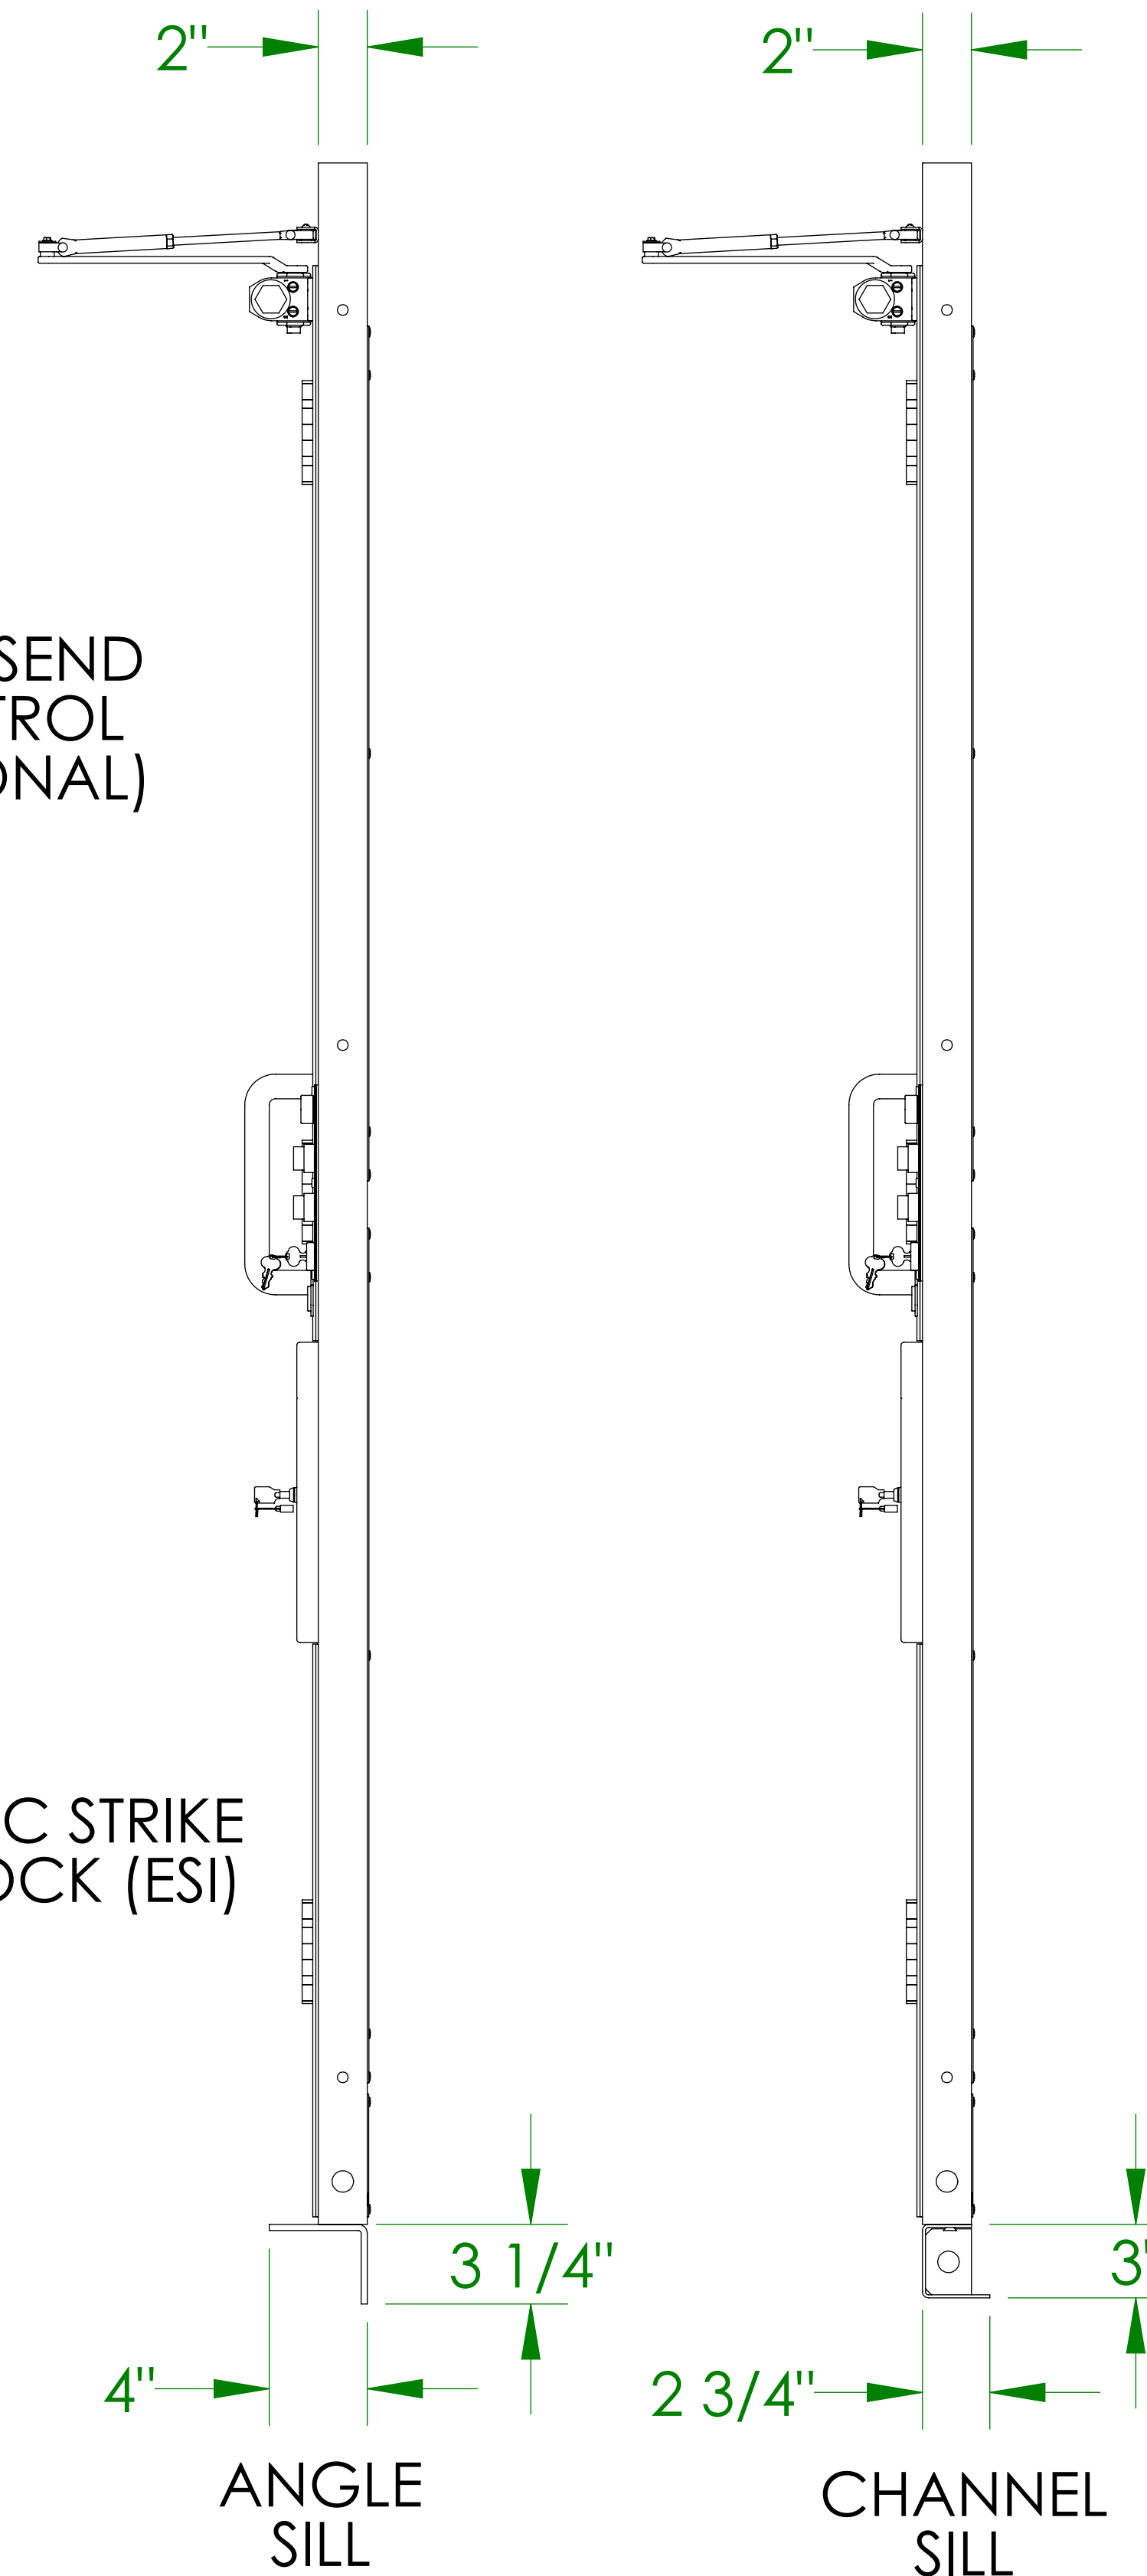

88"
ROUGH
OPENING
(FLOOR
ATTACHMENT)

ANGLE
SILL

CHANNEL
SILL

ANGLE SILL
SCREW TO
WALL

ANGLE SILL
WALL ATTACHMENT

CHANNEL SILL
PIT ATTACHMENT

CHANNEL SILL
FLOOR ATTACHMENT
(FIXED RAMP ATTACHMENT)

CHANNEL SILL
SCREW TO PIT
OR FLOOR

DOOR CLOSER PROVIDED
(REMOVED BY INSTALLER IF
INSTALLING A DOOR OPENER)

DOOR OPEN 90°

CALL/SEND CONTROL (OPTIONAL)

87 1/8" CHANNEL SILL

87 3/8" ANGLE SILL

ELECTRIC STRIKE INTERLOCK (ESI)

ANGLE SILL

CHANNEL SILL

ANGLE SILL SCREW TO WALL

ANGLE SILL WALL ATTACHMENT

CHANNEL SILL PIT ATTACHMENT

CHANNEL SILL FLOOR ATTACHMENT (FIXED RAMP ATTACHMENT)

CHANNEL SILL SCREW TO PIT OR FLOOR

FLUSH MOUNT ALUMINUM DOOR ALIGNMENT (STRAIGHT-THRU PLATFORM) BRUNO VERTICAL PLATFORM LIFT

PLAN VIEWS

DOOR SIZE	DOOR LOCATION	DOOR SWING	LEFT HAND UNIT 'F'	RIGHT HAND UNIT 'F'
36"	LOWER LANDING	LEFT SWING DOOR	11-5/8"	9-1/8"
36"	LOWER LANDING	RIGHT SWING DOOR	9-1/8"	11-5/8"
36"	UPPER LANDING	LEFT SWING DOOR	9-1/8"	11-5/8"
36"	UPPER LANDING	RIGHT SWING DOOR	11-5/8"	9-1/8"
45"	LOWER LANDING	LEFT SWING DOOR	10-1/8"	7-5/8"
45"	LOWER LANDING	RIGHT SWING DOOR	7-5/8"	10-1/8"
45"	UPPER LANDING	LEFT SWING DOOR	7-5/8"	10-1/8"
45"	UPPER LANDING	RIGHT SWING DOOR	10-1/8"	7-5/8"