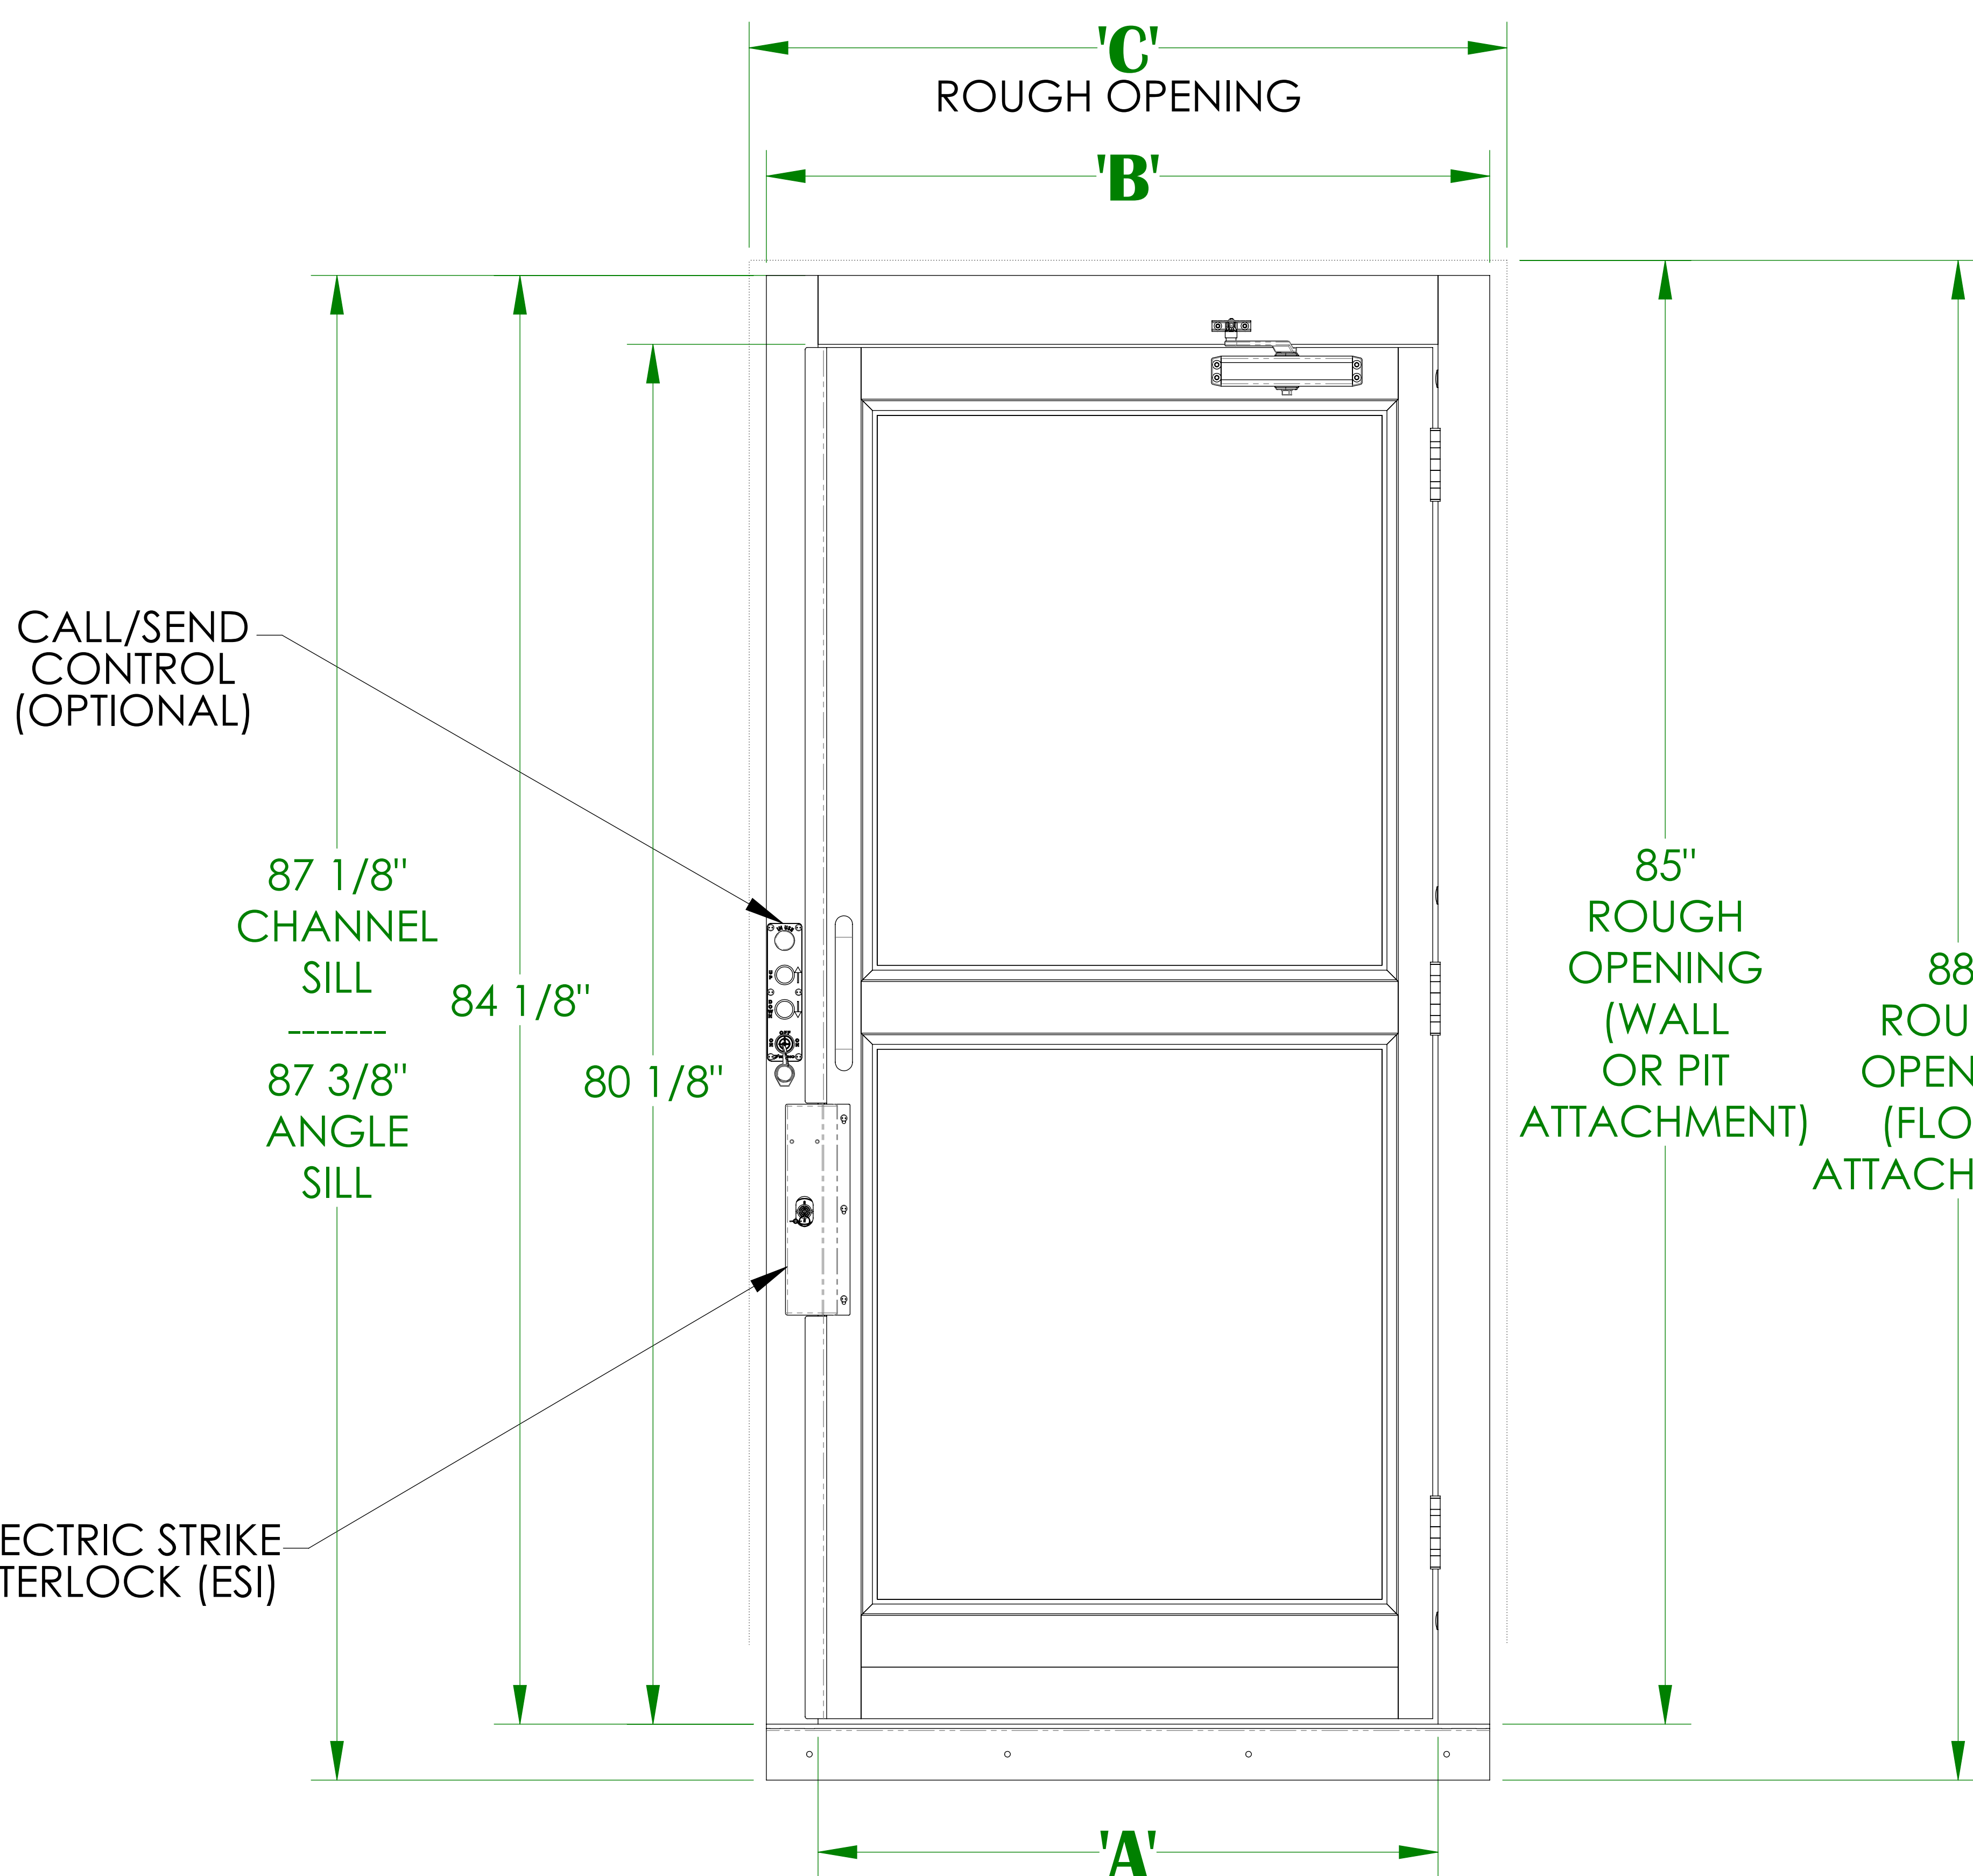

FLUSH MOUNT ALUMINUM DOOR DETAIL (LH SWING) BRUNO VERTICAL PLATFORM LIFT

DESCRIPTION	'A'	'B'	'C'	'D'	'E'
FLUSH MOUNT 36" ALUMINUM DOOR	36"	42"	44"	33-3/8"	38-1/8"
FLUSH MOUNT 45" ALUMINUM DOOR	45"	51"	53"	42-3/8"	47-1/8"

NOTES:

1. TWO PIECES OF VERTICLE FRAME TRIM IS INCLUDED. TRIM CAN BE USED AS NEEDED WHEN INSTALLING THE DOOR.
2. DEALER TO SUPPLY MOUNTING HARDWARE (ie. SCREWS, ANCHORS).
3. PANEL INSERT MATERIAL IS EITHER CLEAR ACRYLIC OR BRONZE ACRYLIC. PANELS ARE SHIPPED WITH A PROTECTIVE PAPER TO BE REMOVED BY INSTALLER.

DOOR CLOSER PROVIDED
(REMOVED BY INSTALLER IF
INSTALLING A DOOR OPENER)

DOOR OPEN 90°

CALL/SEND
CONTROL
(OPTIONAL)

87 1/8"
CHANNEL
SILL

84 1/8"

87 3/8"
ANGLE
SILL

80 1/8"

85"
ROUGH
OPENING
(WALL
OR PIT
ATTACHMENT)

88"
ROUGH
OPENING
(FLOOR
ATTACHMENT)

ANGLE
SILL

CHANNEL
SILL

ANGLE SILL
SCREW TO
WALL

ANGLE SILL
WALL ATTACHMENT

CHANNEL SILL
PIT ATTACHMENT

CHANNEL SILL
FLOOR ATTACHMENT
(FIXED RAMP ATTACHMENT)

CHANNEL SILL
SCREW TO PIT
OR FLOOR