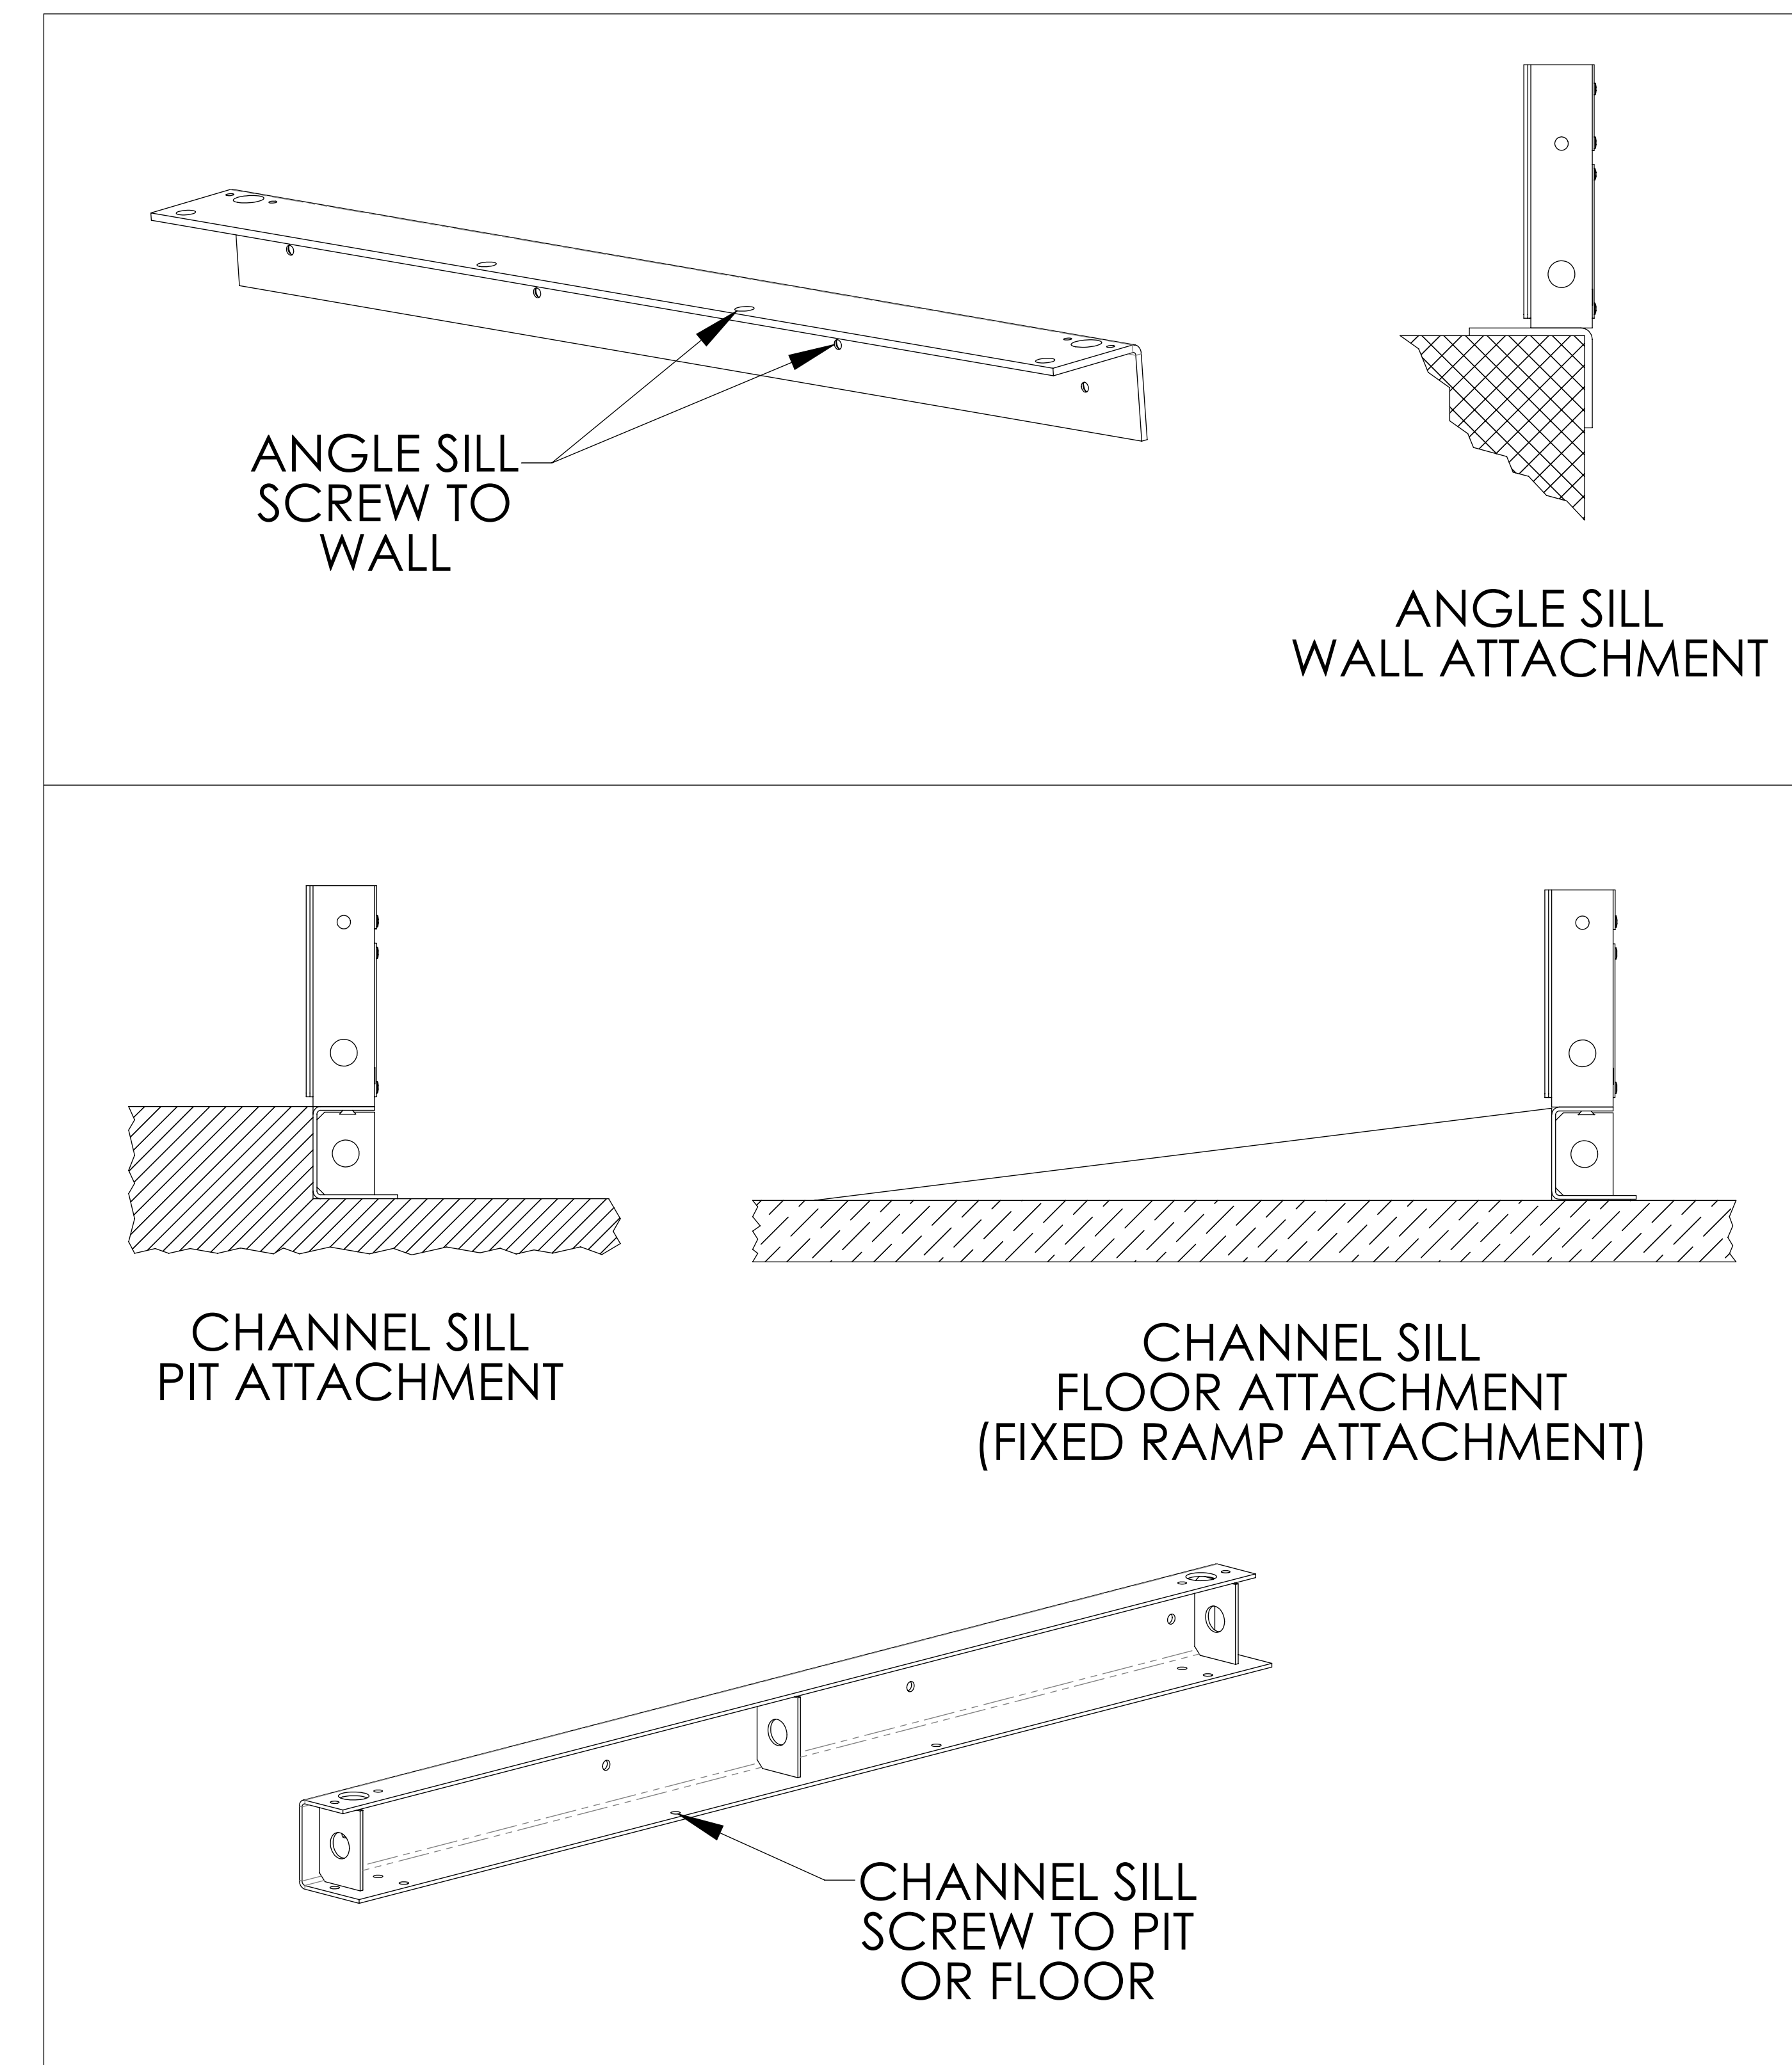

88"
ROUGH
OPENING
(FLOOR
ATTACHMENT)

ANGLE
SILL

CHANNEL
SILL

ANGLE SILL
SCREW TO
WALL

ANGLE SILL
WALL ATTACHMENT

CHANNEL SILL
PIT ATTACHMENT

CHANNEL SILL
FLOOR ATTACHMENT
(FIXED RAMP ATTACHMENT)

CHANNEL SILL
SCREW TO PIT
OR FLOOR

NOTES:

1. TWO PIECES OF VERTICLE FRAME TRIM IS INCLUDED. TRIM CAN BE USED AS NEEDED WHEN INSTALLING THE DOOR.
2. DEALER TO SUPPLY MOUNTING HARDWARE (ie. SCREWS, ANCHORS).
3. PANEL INSERT MATERIAL IS EITHER CLEAR ACRYLIC OR BRONZE ACRYLIC. PANELS ARE SHIPPED WITH A PROTECTIVE PAPER TO BE REMOVED BY INSTALLER.

DOOR CLOSER PROVIDED
(REMOVED BY INSTALLER IF
INSTALLING A DOOR OPENER)

DOOR OPEN 90°

CALL/SEND CONTROL (OPTIONAL)

87 1/8" CHANNEL SILL

87 3/8" ANGLE SILL

ELECTRIC STRIKE INTERLOCK (ESI)

ANGLE SILL

CHANNEL SILL

ANGLE SILL SCREW TO WALL

ANGLE SILL WALL ATTACHMENT

CHANNEL SILL PIT ATTACHMENT

CHANNEL SILL FLOOR ATTACHMENT (FIXED RAMP ATTACHMENT)

CHANNEL SILL SCREW TO PIT OR FLOOR

FLUSH MOUNT ALUMINUM DOOR ALIGNMENT (STRAIGHT-THRU PLATFORM) BRUNO VERTICAL PLATFORM LIFT