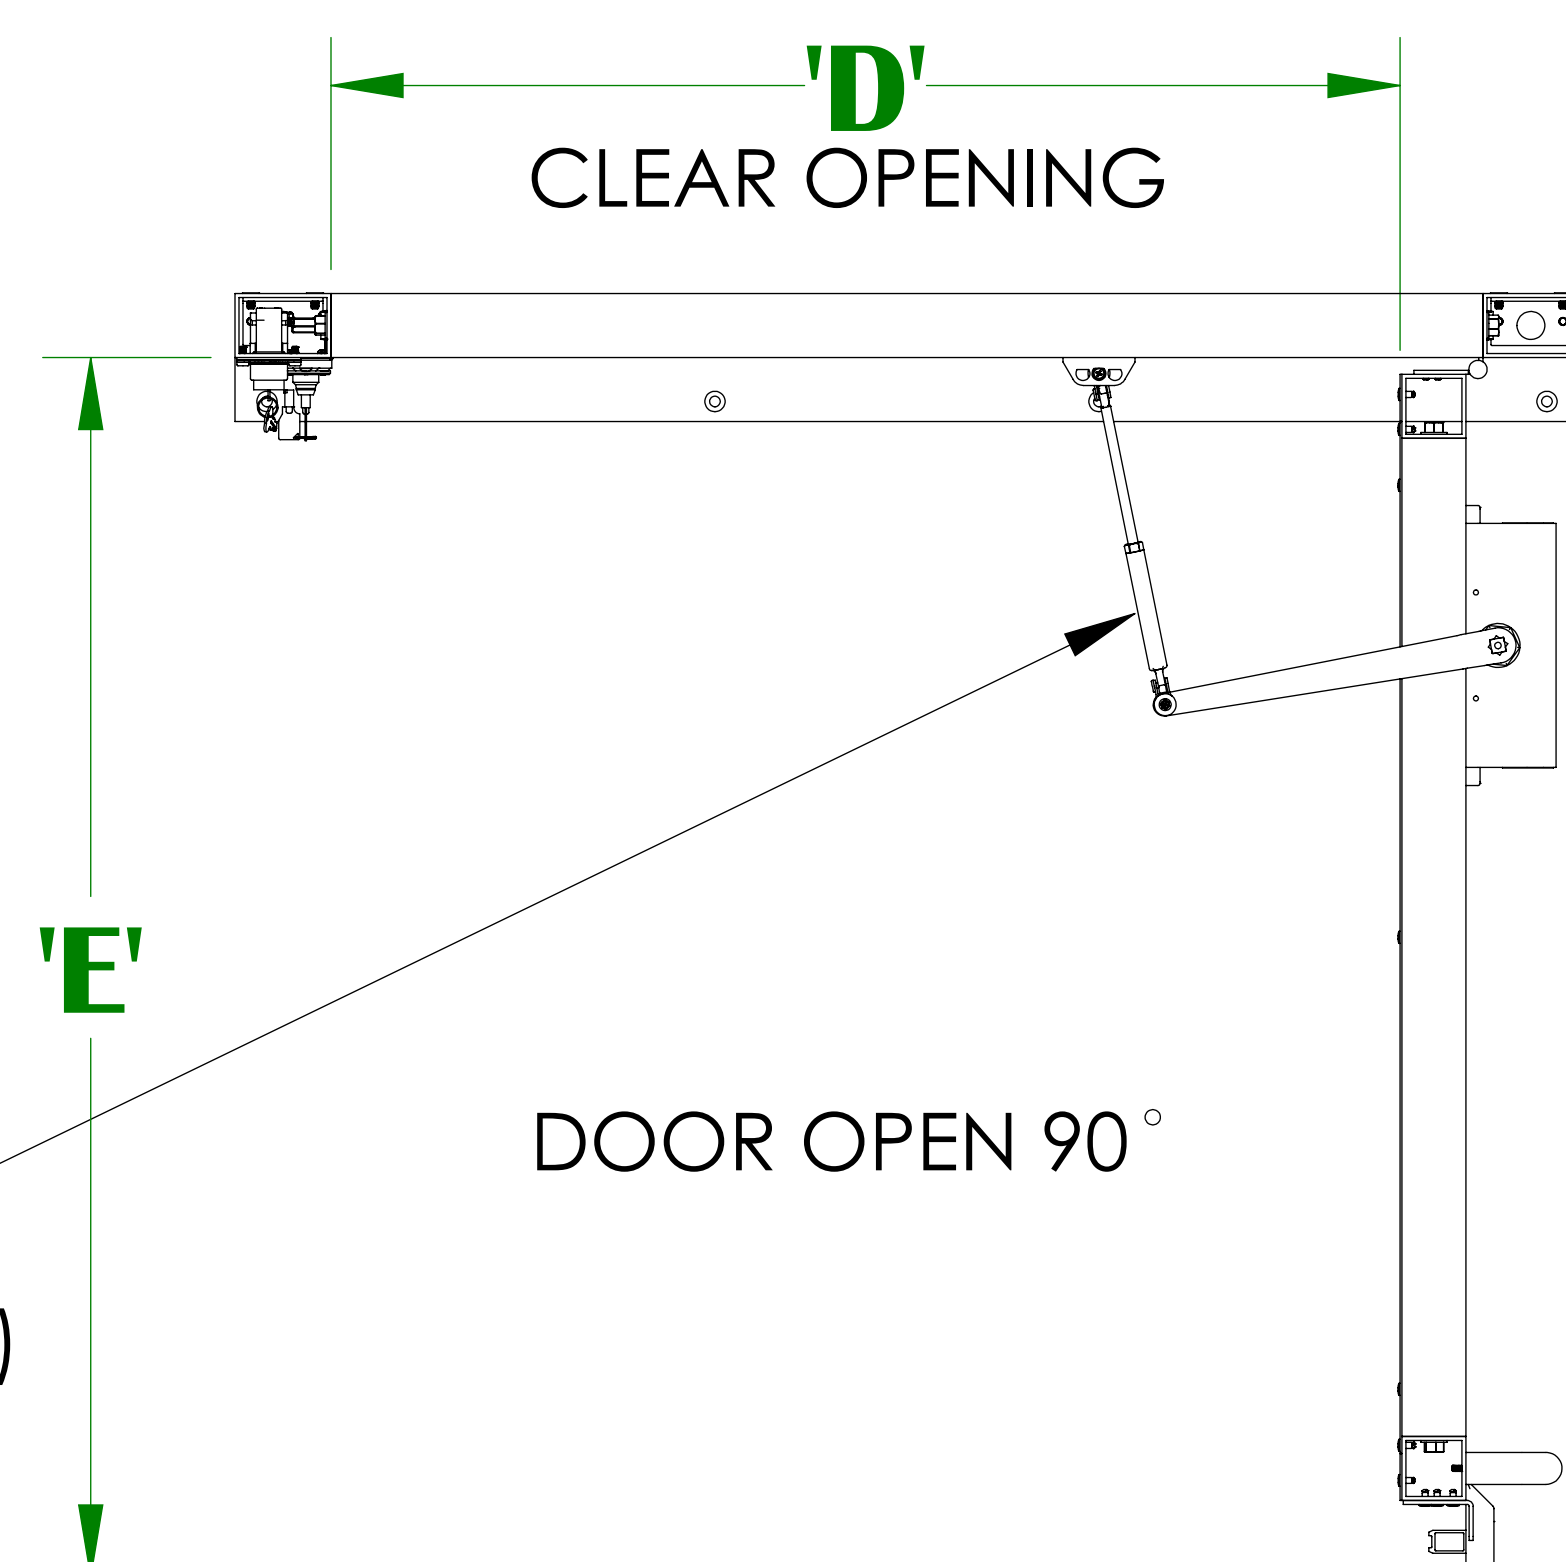

FLUSH MOUNT ALUMINUM DOOR DETAIL (LH SWING) BRUNO VERTICAL PLATFORM LIFT

DESCRIPTION	'A'	'B'	'C'	'D'	'E'
FLUSH MOUNT 36" ALUMINUM DOOR	36"	42"	44"	33-3/8"	38-1/8"
FLUSH MOUNT 45" ALUMINUM DOOR	45"	51"	53"	42-3/8"	47-1/8"

NOTES:

1. TWO PIECES OF VERTICLE FRAME TRIM IS INCLUDED. TRIM CAN BE USED AS NEEDED WHEN INSTALLING THE DOOR.
2. DEALER TO SUPPLY MOUNTING HARDWARE (ie. SCREWS, ANCHORS).
3. PANEL INSERT MATERIAL IS EITHER CLEAR ACRYLIC OR BRONZE ACRYLIC. PANELS ARE SHIPPED WITH A PROTECTIVE PAPER TO BE REMOVED BY INSTALLER.

DOOR CLOSER PROVIDED
(REMOVED BY INSTALLER IF
INSTALLING A DOOR OPENER)

DOOR OPEN 90°

CALL/SEND
CONTROL
(OPTIONAL)

87 1/8"
CHANNEL
SILL

84 1/8"

87 3/8"
ANGLE
SILL

80 1/8"

85"
ROUGH
OPENING
(WALL
OR PIT
ATTACHMENT)

88"
ROUGH
OPENING
(FLOOR
ATTACHMENT)

ANGLE
SILL

CHANNEL
SILL

ANGLE SILL
SCREW TO
WALL

ANGLE SILL
WALL ATTACHMENT

CHANNEL SILL
PIT ATTACHMENT

CHANNEL SILL
FLOOR ATTACHMENT
(FIXED RAMP ATTACHMENT)

CHANNEL SILL
SCREW TO PIT
OR FLOOR