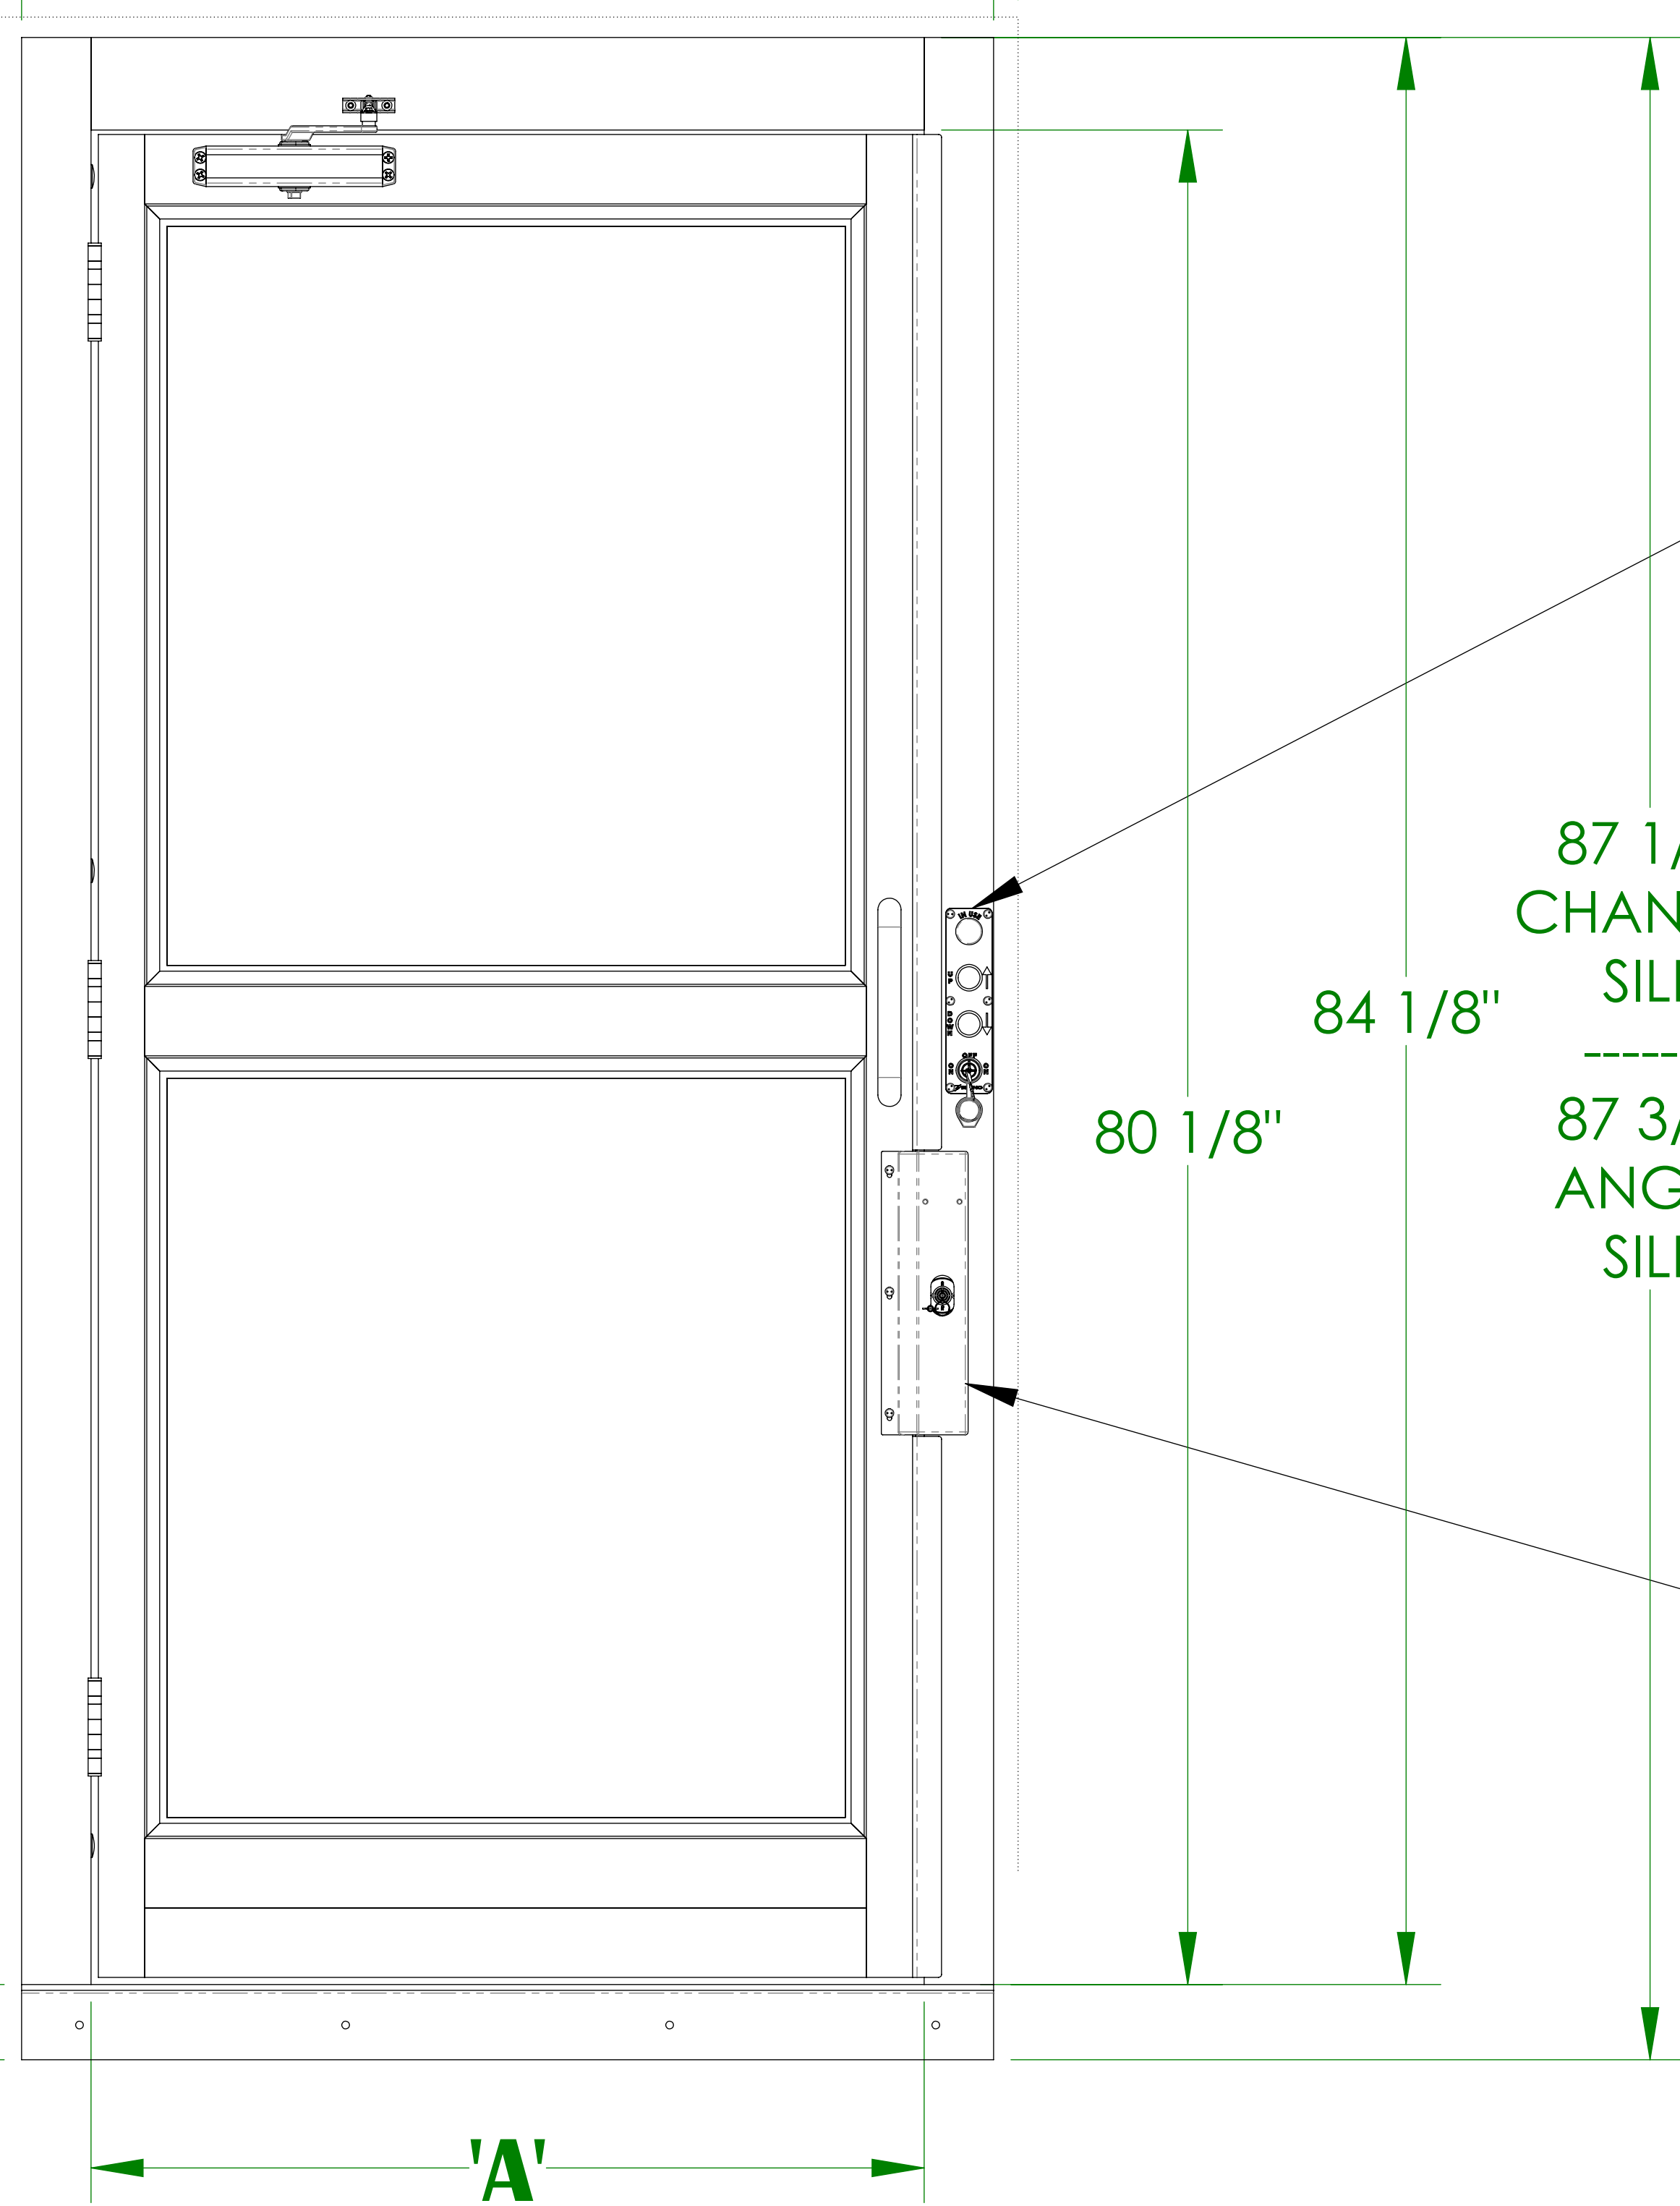

FLUSH MOUNT ALUMINUM DOOR DETAIL (RH SWING)

BRUNO VERTICAL PLATFORM LIFT

DESCRIPTION	'A'	'B'	'C'	'D'	'E'
FLUSH MOUNT 36" ALUMINUM DOOR	36"	42"	44"	33-3/8"	38-1/8"
FLUSH MOUNT 45" ALUMINUM DOOR	45"	51"	53"	42-3/8"	47-1/8"

NOTES:

1. TWO PIECES OF VERTICLE FRAME TRIM IS INCLUDED. TRIM CAN BE USED AS NEEDED WHEN INSTALLING THE DOOR.
2. DEALER TO SUPPLY MOUNTING HARDWARE (ie. SCREWS, ANCHORS).
3. PANEL INSERT MATERIAL IS EITHER CLEAR ACRYLIC OR BRONZE ACRYLIC. PANELS ARE SHIPPED WITH A PROTECTIVE PAPER TO BE REMOVED BY INSTALLER.

DOOR CLOSER PROVIDED
(REMOVED BY INSTALLER IF
INSTALLING A DOOR OPENER)

DOOR OPEN 90°

CALL/SEND CONTROL (OPTIONAL)

87 1/8" CHANNEL SILL

87 3/8" ANGLE SILL

ELECTRIC STRIKE INTERLOCK (ESI)

ANGLE SILL

CHANNEL SILL

ANGLE SILL SCREW TO WALL

ANGLE SILL WALL ATTACHMENT

CHANNEL SILL PIT ATTACHMENT

CHANNEL SILL FLOOR ATTACHMENT (FIXED RAMP ATTACHMENT)

CHANNEL SILL SCREW TO PIT OR FLOOR