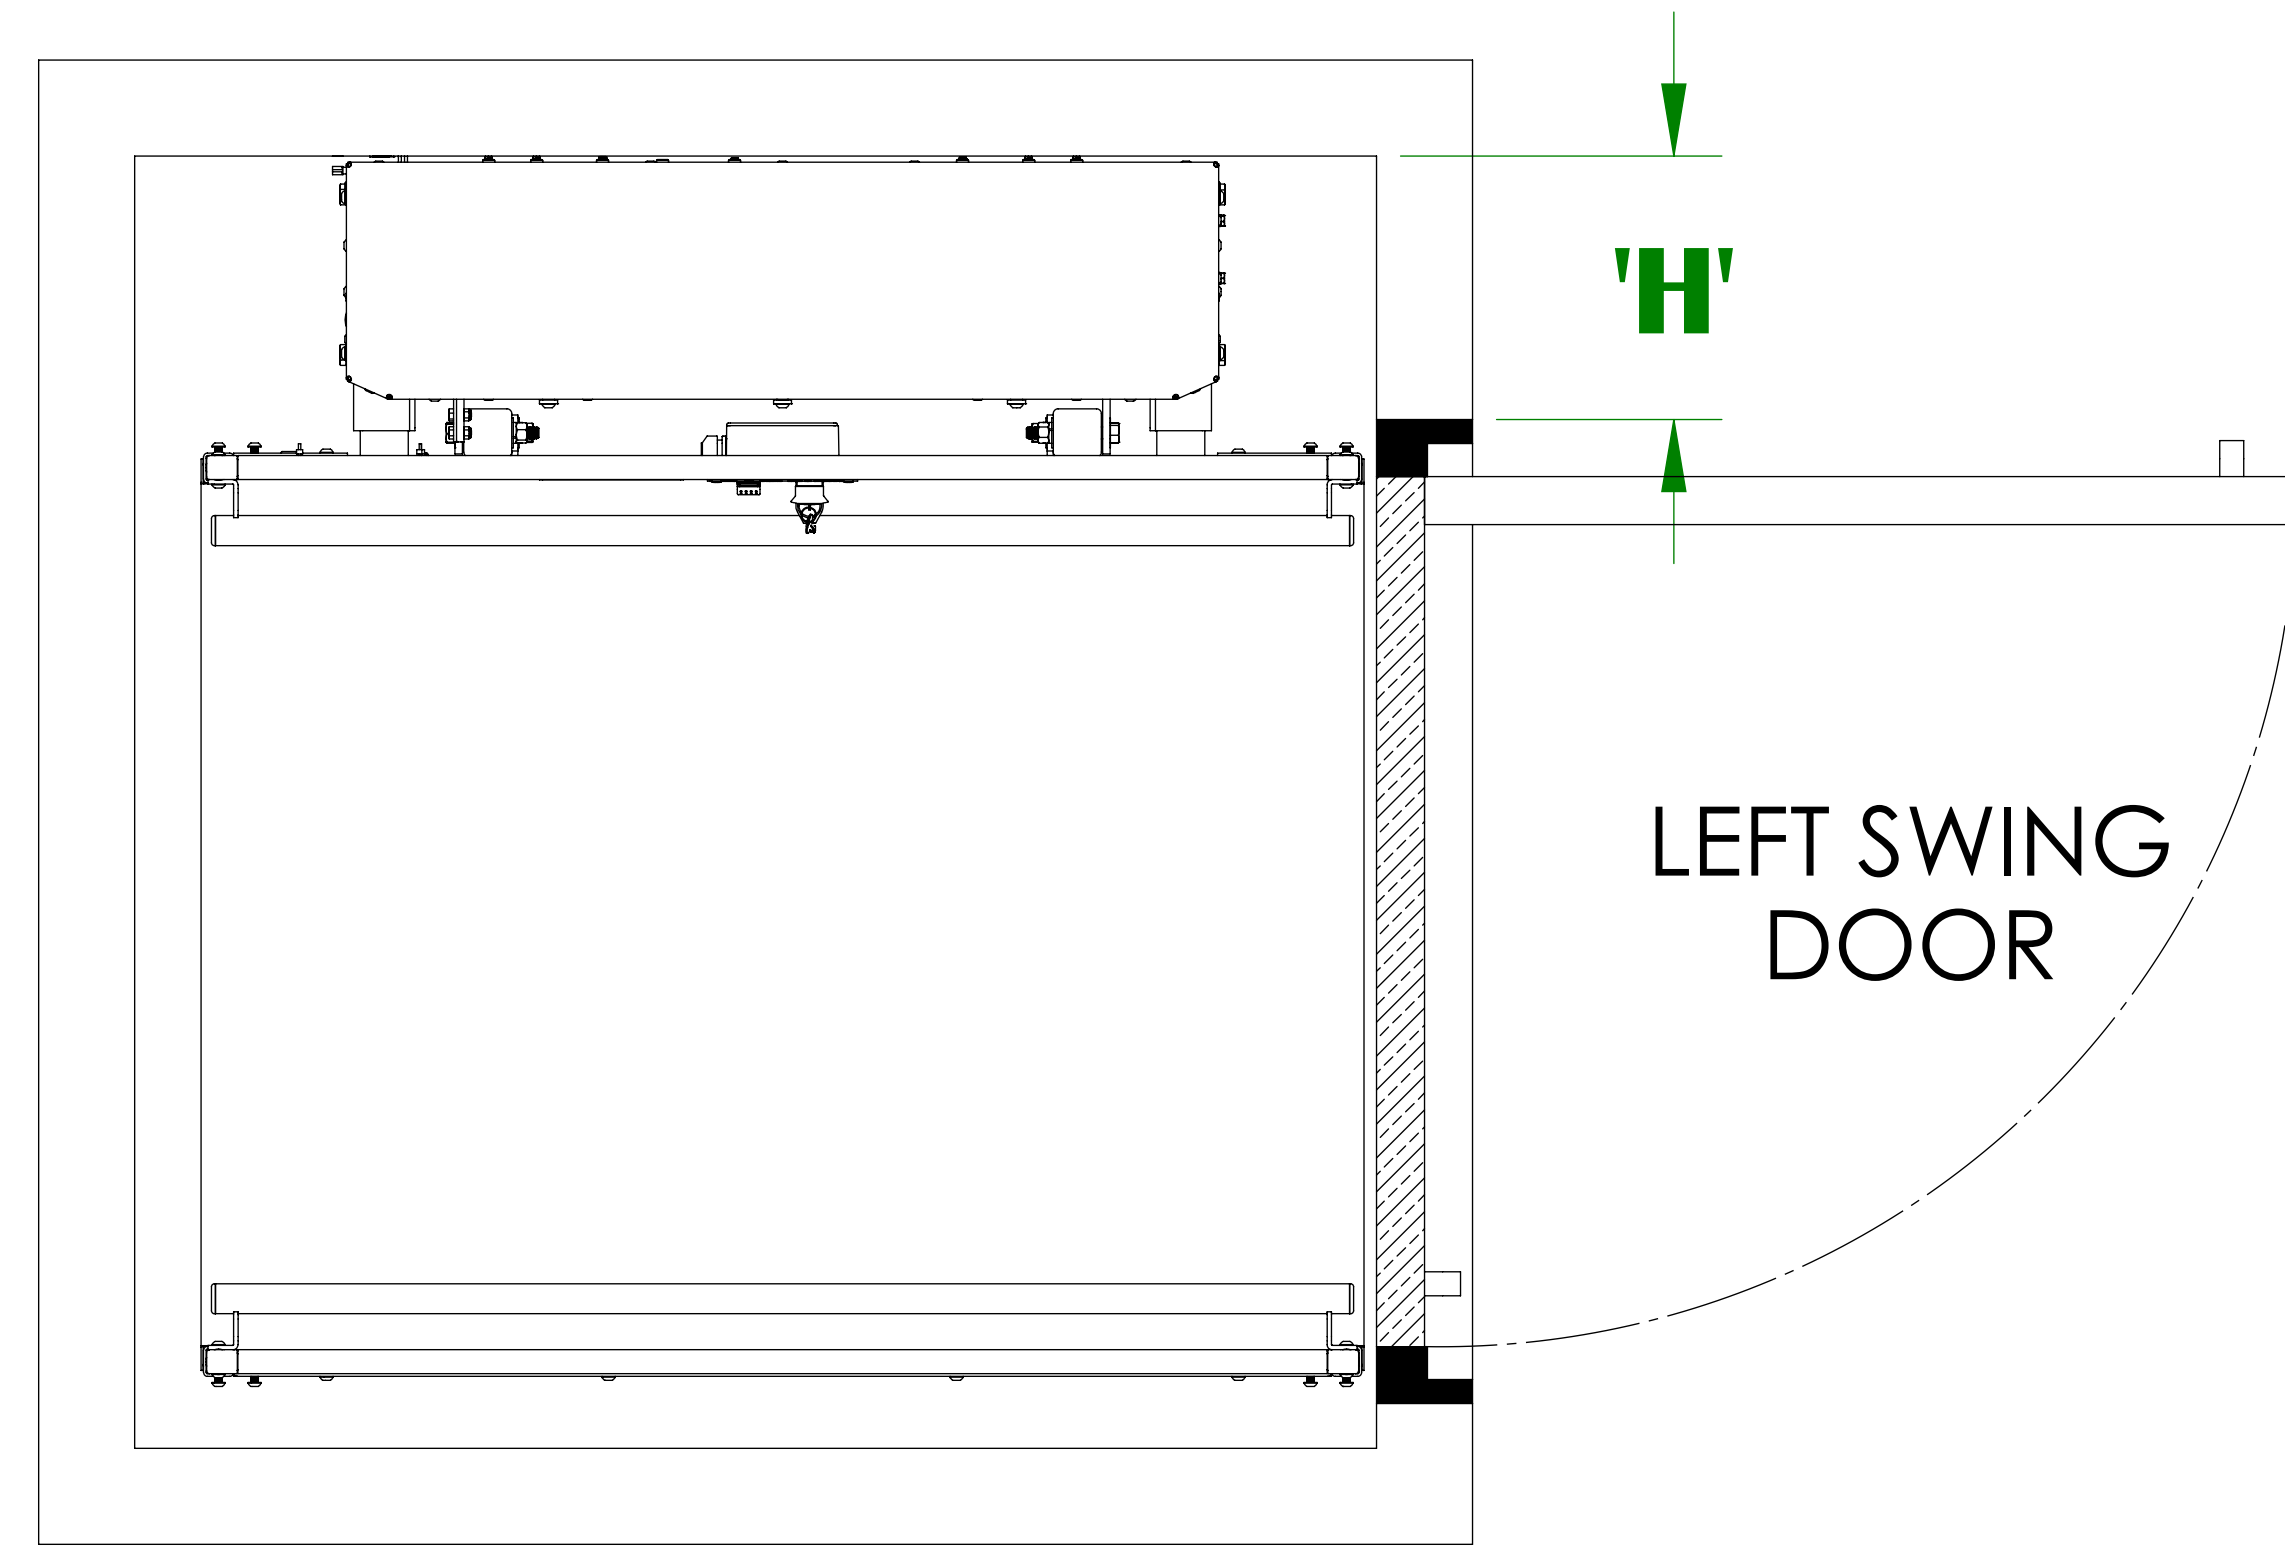

ANGLE SILL SCREW TO WALL

ANGLE SILL WALL ATTACHMENT

CHANNEL SILL PIT ATTACHMENT

CHANNEL SILL FLOOR ATTACHMENT (FIXED RAMP ATTACHMENT)

CHANNEL SILL SCREW TO PIT OR FLOOR

FLUSH MOUNT ALUMINUM DOOR ALIGNMENT (STRAIGHT-THRU PLATFORM) BRUNO VERTICAL PLATFORM LIFT

PLAN VIEWS

DOOR SIZE	DOOR LOCATION	DOOR SWING	LEFT HAND UNIT 'F'	RIGHT HAND UNIT 'F'
36"	LOWER LANDING	LEFT SWING DOOR	11-5/8"	9-1/8"
36"	LOWER LANDING	RIGHT SWING DOOR	9-1/8"	11-5/8"
36"	UPPER LANDING	LEFT SWING DOOR	9-1/8"	11-5/8"
36"	UPPER LANDING	RIGHT SWING DOOR	11-5/8"	9-1/8"
45"	LOWER LANDING	LEFT SWING DOOR	10-1/8"	7-5/8"
45"	LOWER LANDING	RIGHT SWING DOOR	7-5/8"	10-1/8"
45"	UPPER LANDING	LEFT SWING DOOR	7-5/8"	10-1/8"
45"	UPPER LANDING	RIGHT SWING DOOR	10-1/8"	7-5/8"

FLUSH MOUNT ALUMINUM DOOR ALIGNMENT (90° / ADJACENT EXIT PLATFORM) BRUNO VERTICAL PLATFORM LIFT

PLAN VIEWS

PLATFORM SIZE	DOOR SIZE	DOOR LOCATION	DOOR SWING	LEFT HAND UNIT 'G'	RIGHT HAND UNIT 'G'
36"	36"	LOWER LANDING	LEFT SWING DOOR	11-5/8"	9-1/8"
36"	36"	LOWER LANDING	RIGHT SWING DOOR	9-1/8"	11-5/8"
36"	45"	UPPER LANDING	LEFT SWING DOOR	FLUSH	1"
36"	45"	UPPER LANDING	RIGHT SWING DOOR	1"	FLUSH
42"	45"	LOWER LANDING	LEFT SWING DOOR	10-1/8"	7-5/8"
42"	45"	LOWER LANDING	RIGHT SWING DOOR	7-5/8"	10-5/8"
42"	45"	UPPER LANDING	LEFT SWING DOOR	FLUSH	1"
42"	45"	UPPER LANDING	RIGHT SWING DOOR	1"	FLUSH

FLUSH MOUNT ALUMINUM DOOR ALIGNMENT (SAME SIDE PLATFORM) BRUNO VERTICAL PLATFORM LIFT

PLAN VIEWS

DOOR SIZE	DOOR LOCATION	DOOR SWING	LEFT HAND UNIT 'H'	RIGHT HAND UNIT 'H'
36"	LOWER LANDING	LEFT SWING DOOR	11-5/8"	9-1/8"
36"	LOWER LANDING	RIGHT SWING DOOR	9-1/8"	11-5/8"
36"	UPPER LANDING	LEFT SWING DOOR	11-5/8"	9-1/8"
36"	UPPER LANDING	RIGHT SWING DOOR	9-1/8"	11-5/8"
45"	LOWER LANDING	LEFT SWING DOOR	10-1/8"	7-5/8"
45"	LOWER LANDING	RIGHT SWING DOOR	7-5/8"	10-1/8"
45"	UPPER LANDING	LEFT SWING DOOR	10-1/8"	7-5/8"
45"	UPPER LANDING	RIGHT SWING DOOR	7-5/8"	10-1/8"