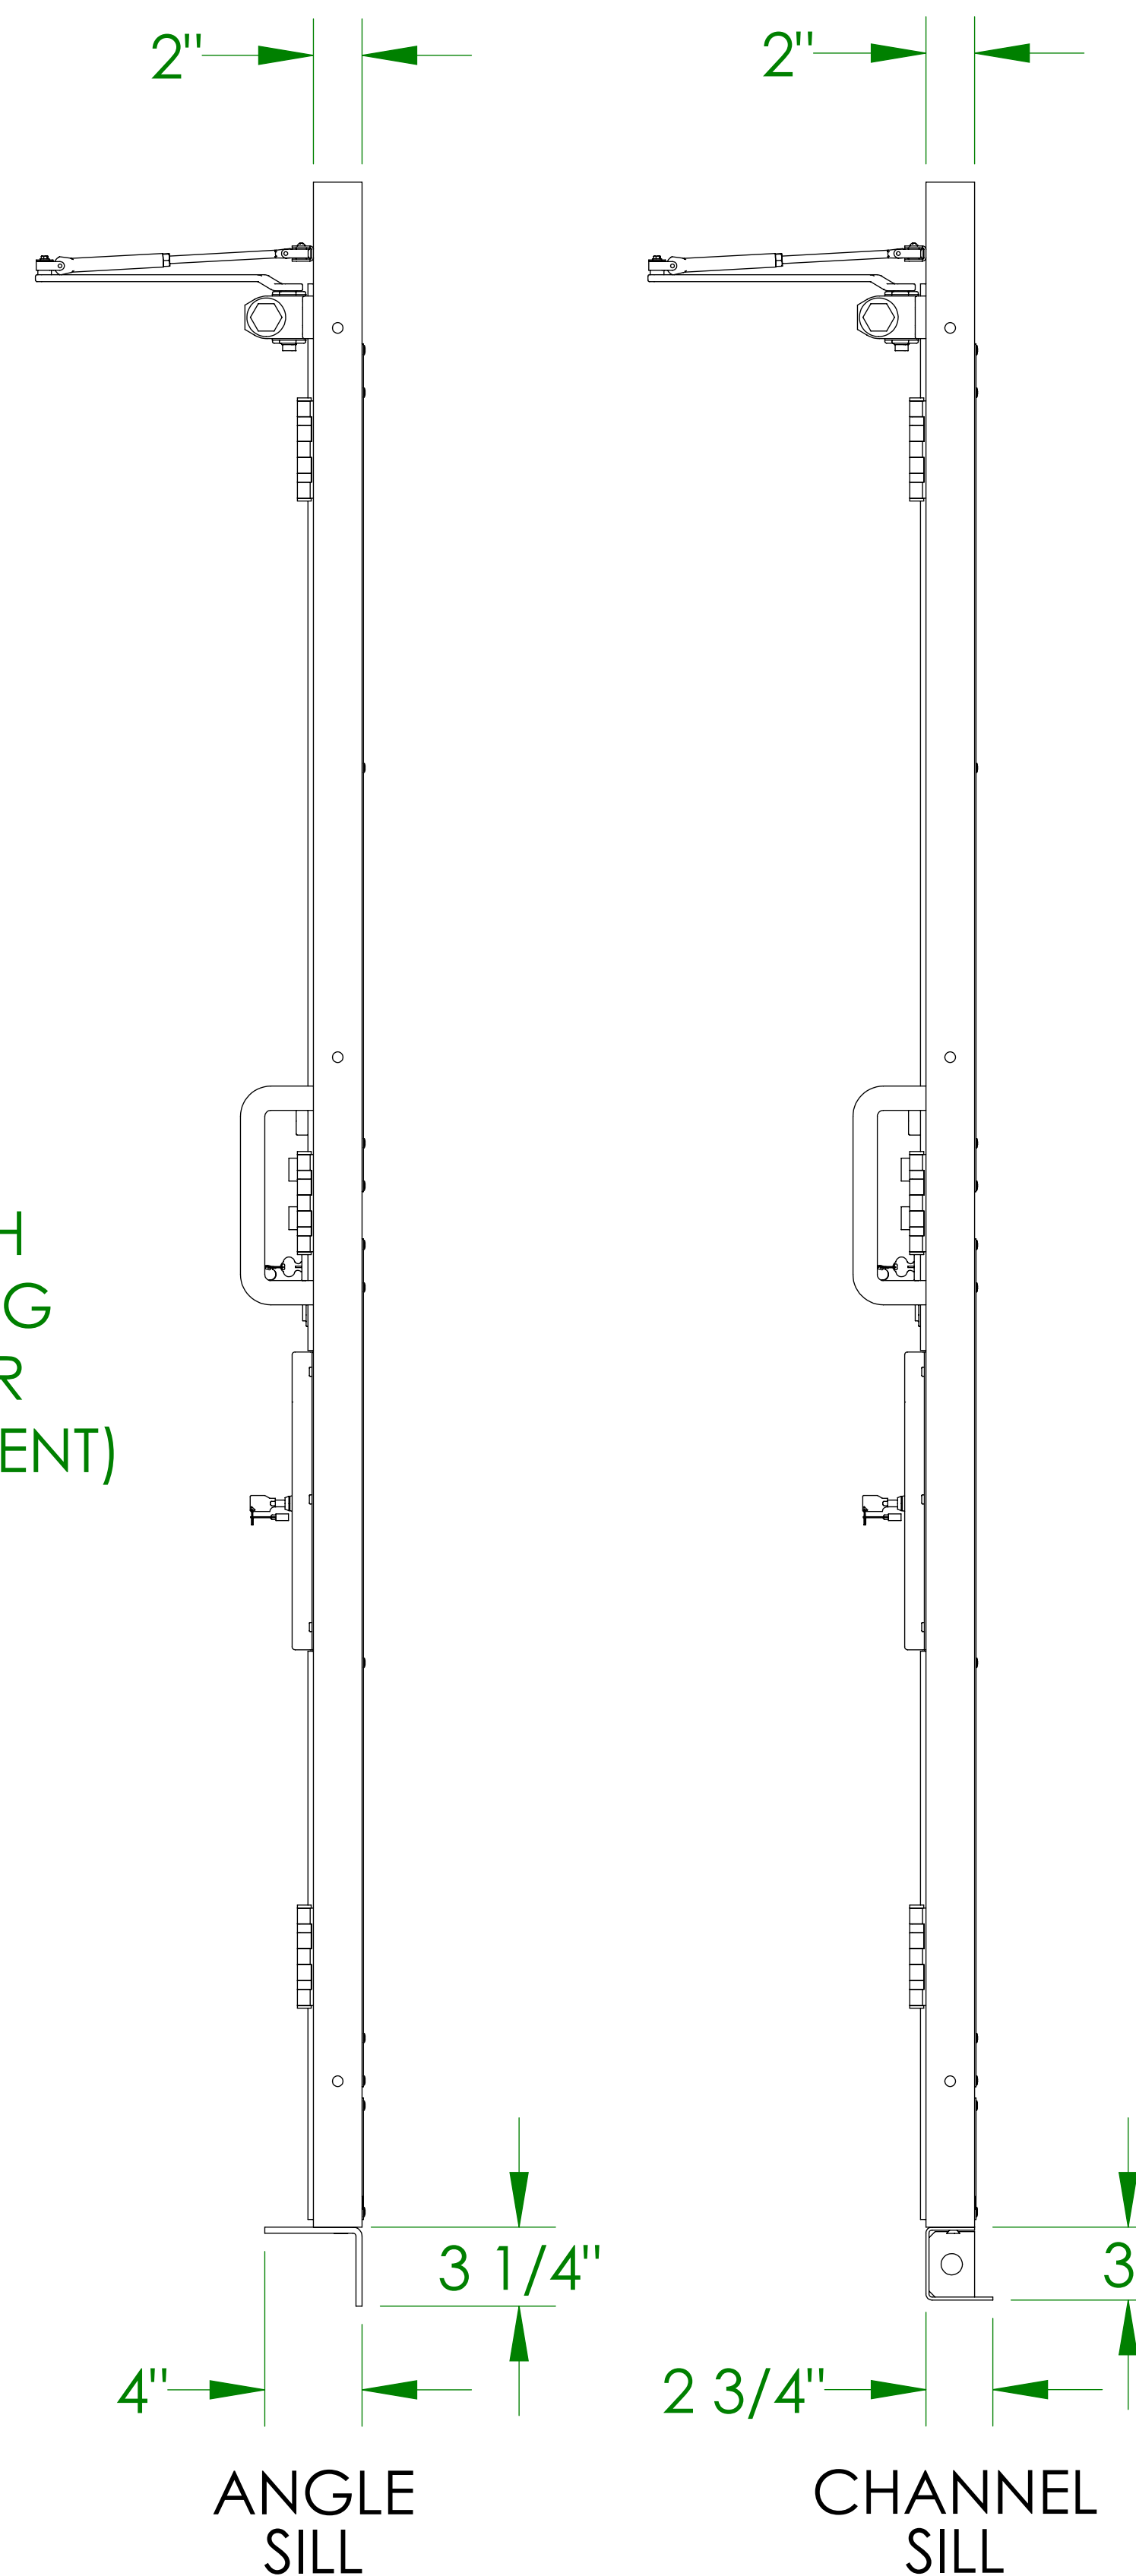

FLUSH MOUNT ALUMINUM DOOR DETAIL (LH SWING) BRUNO VERTICAL PLATFORM LIFT

DESCRIPTION	'A'	'B'	'C'	'D'	'E'
FLUSH MOUNT 36" ALUMINUM DOOR	36"	42"	44"	33-3/8"	38-1/8"
FLUSH MOUNT 45" ALUMINUM DOOR	45"	51"	53"	42-3/8"	47-1/8"

NOTES:

1. TWO PIECES OF VERTICLE FRAME TRIM IS INCLUDED. TRIM CAN BE USED AS NEEDED WHEN INSTALLING THE DOOR.
2. DEALER TO SUPPLY MOUNTING HARDWARE (ie. SCREWS, ANCHORS).
3. PANEL INSERT MATERIAL IS EITHER CLEAR ACRYLIC OR BRONZE ACRYLIC. PANELS ARE SHIPPED WITH A PROTECTIVE PAPER TO BE REMOVED BY INSTALLER.

DOOR CLOSER PROVIDED
(REMOVED BY INSTALLER IF
INSTALLING A DOOR OPENER)

DOOR OPEN 90°

CALL/SEND
CONTROL
(OPTIONAL)

87 1/8"
CHANNEL
SILL

84 1/8"

87 3/8"
ANGLE
SILL

80 1/8"

85"
ROUGH
OPENING
(WALL
OR PIT
ATTACHMENT)

88"
ROUGH
OPENING
(FLOOR
ATTACHMENT)

ANGLE
SILL

CHANNEL
SILL

ANGLE SILL
SCREW TO
WALL

ANGLE SILL
WALL ATTACHMENT

CHANNEL SILL
PIT ATTACHMENT

CHANNEL SILL
FLOOR ATTACHMENT
(FIXED RAMP ATTACHMENT)

CHANNEL SILL
SCREW TO PIT
OR FLOOR