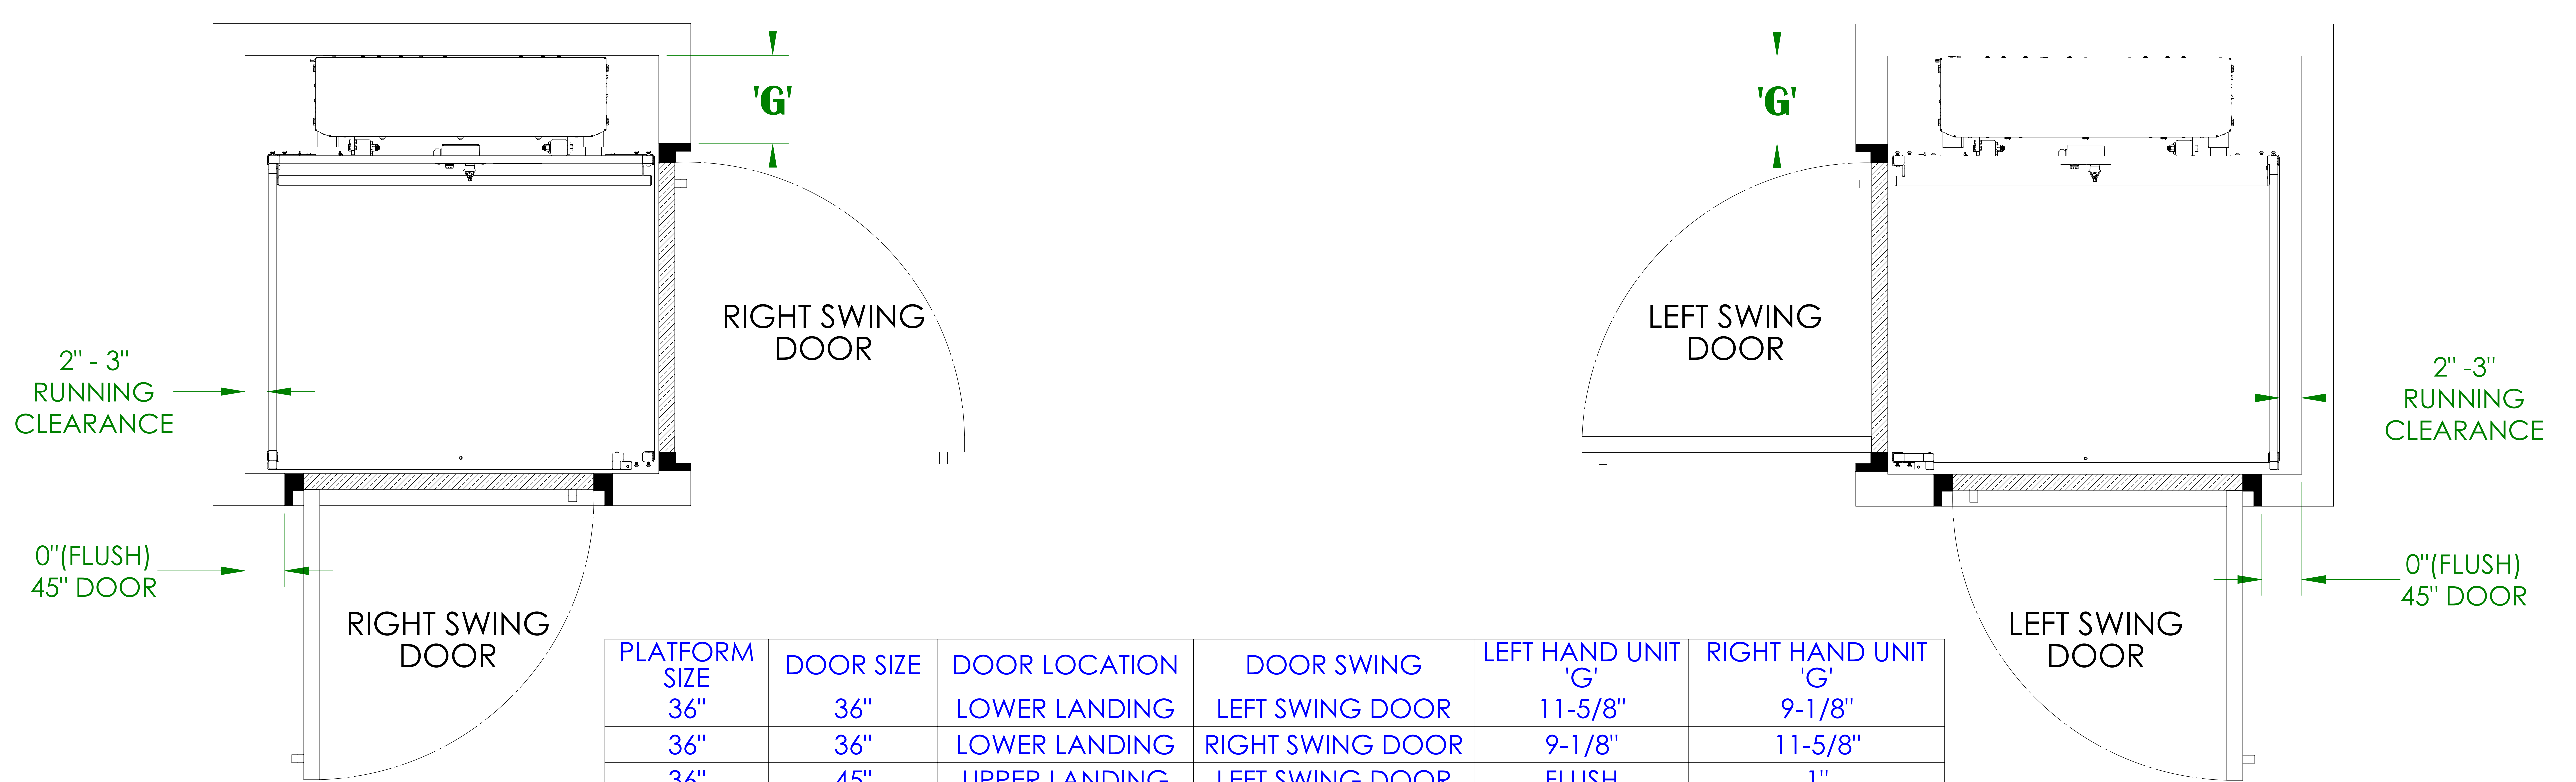

FLUSH MOUNT ALUMINUM DOOR DETAIL (LH SWING) BRUNO VERTICAL PLATFORM LIFT

DESCRIPTION	'A'	'B'	'C'	'D'	'E'
FLUSH MOUNT 36" ALUMINUM DOOR	36"	42"	44"	33-3/8"	38-1/8"
FLUSH MOUNT 45" ALUMINUM DOOR	45"	51"	53"	42-3/8"	47-1/8"

ANGLE SILL SCREW TO WALL

ANGLE SILL WALL ATTACHMENT

CHANNEL SILL PIT ATTACHMENT

CHANNEL SILL FLOOR ATTACHMENT (FIXED RAMP ATTACHMENT)

CHANNEL SILL SCREW TO PIT OR FLOOR

FLUSH MOUNT ALUMINUM DOOR ALIGNMENT (STRAIGHT-THRU PLATFORM) BRUNO VERTICAL PLATFORM LIFT

PLAN VIEWS

DOOR SIZE	DOOR LOCATION	DOOR SWING	LEFT HAND UNIT 'F'	RIGHT HAND UNIT 'F'
36"	LOWER LANDING	LEFT SWING DOOR	11-5/8"	9-1/8"
36"	LOWER LANDING	RIGHT SWING DOOR	9-1/8"	11-5/8"
36"	UPPER LANDING	LEFT SWING DOOR	9-1/8"	11-5/8"
36"	UPPER LANDING	RIGHT SWING DOOR	11-5/8"	9-1/8"
45"	LOWER LANDING	LEFT SWING DOOR	10-1/8"	7-5/8"
45"	LOWER LANDING	RIGHT SWING DOOR	7-5/8"	10-1/8"
45"	UPPER LANDING	LEFT SWING DOOR	7-5/8"	10-1/8"
45"	UPPER LANDING	RIGHT SWING DOOR	10-1/8"	7-5/8"

FLUSH MOUNT ALUMINUM DOOR ALIGNMENT (90° / ADJACENT EXIT PLATFORM) BRUNO VERTICAL PLATFORM LIFT

PLAN VIEWS

PLATFORM SIZE	DOOR SIZE	DOOR LOCATION	DOOR SWING	LEFT HAND UNIT 'G'	RIGHT HAND UNIT 'G'
36"	36"	LOWER LANDING	LEFT SWING DOOR	11-5/8"	9-1/8"
36"	36"	LOWER LANDING	RIGHT SWING DOOR	9-1/8"	11-5/8"
36"	45"	UPPER LANDING	LEFT SWING DOOR	FLUSH	1"
36"	45"	UPPER LANDING	RIGHT SWING DOOR	1"	FLUSH
42"	45"	LOWER LANDING	LEFT SWING DOOR	10-1/8"	7-5/8"
42"	45"	LOWER LANDING	RIGHT SWING DOOR	7-5/8"	10-5/8"
42"	45"	UPPER LANDING	LEFT SWING DOOR	FLUSH	1"
42"	45"	UPPER LANDING	RIGHT SWING DOOR	1"	FLUSH