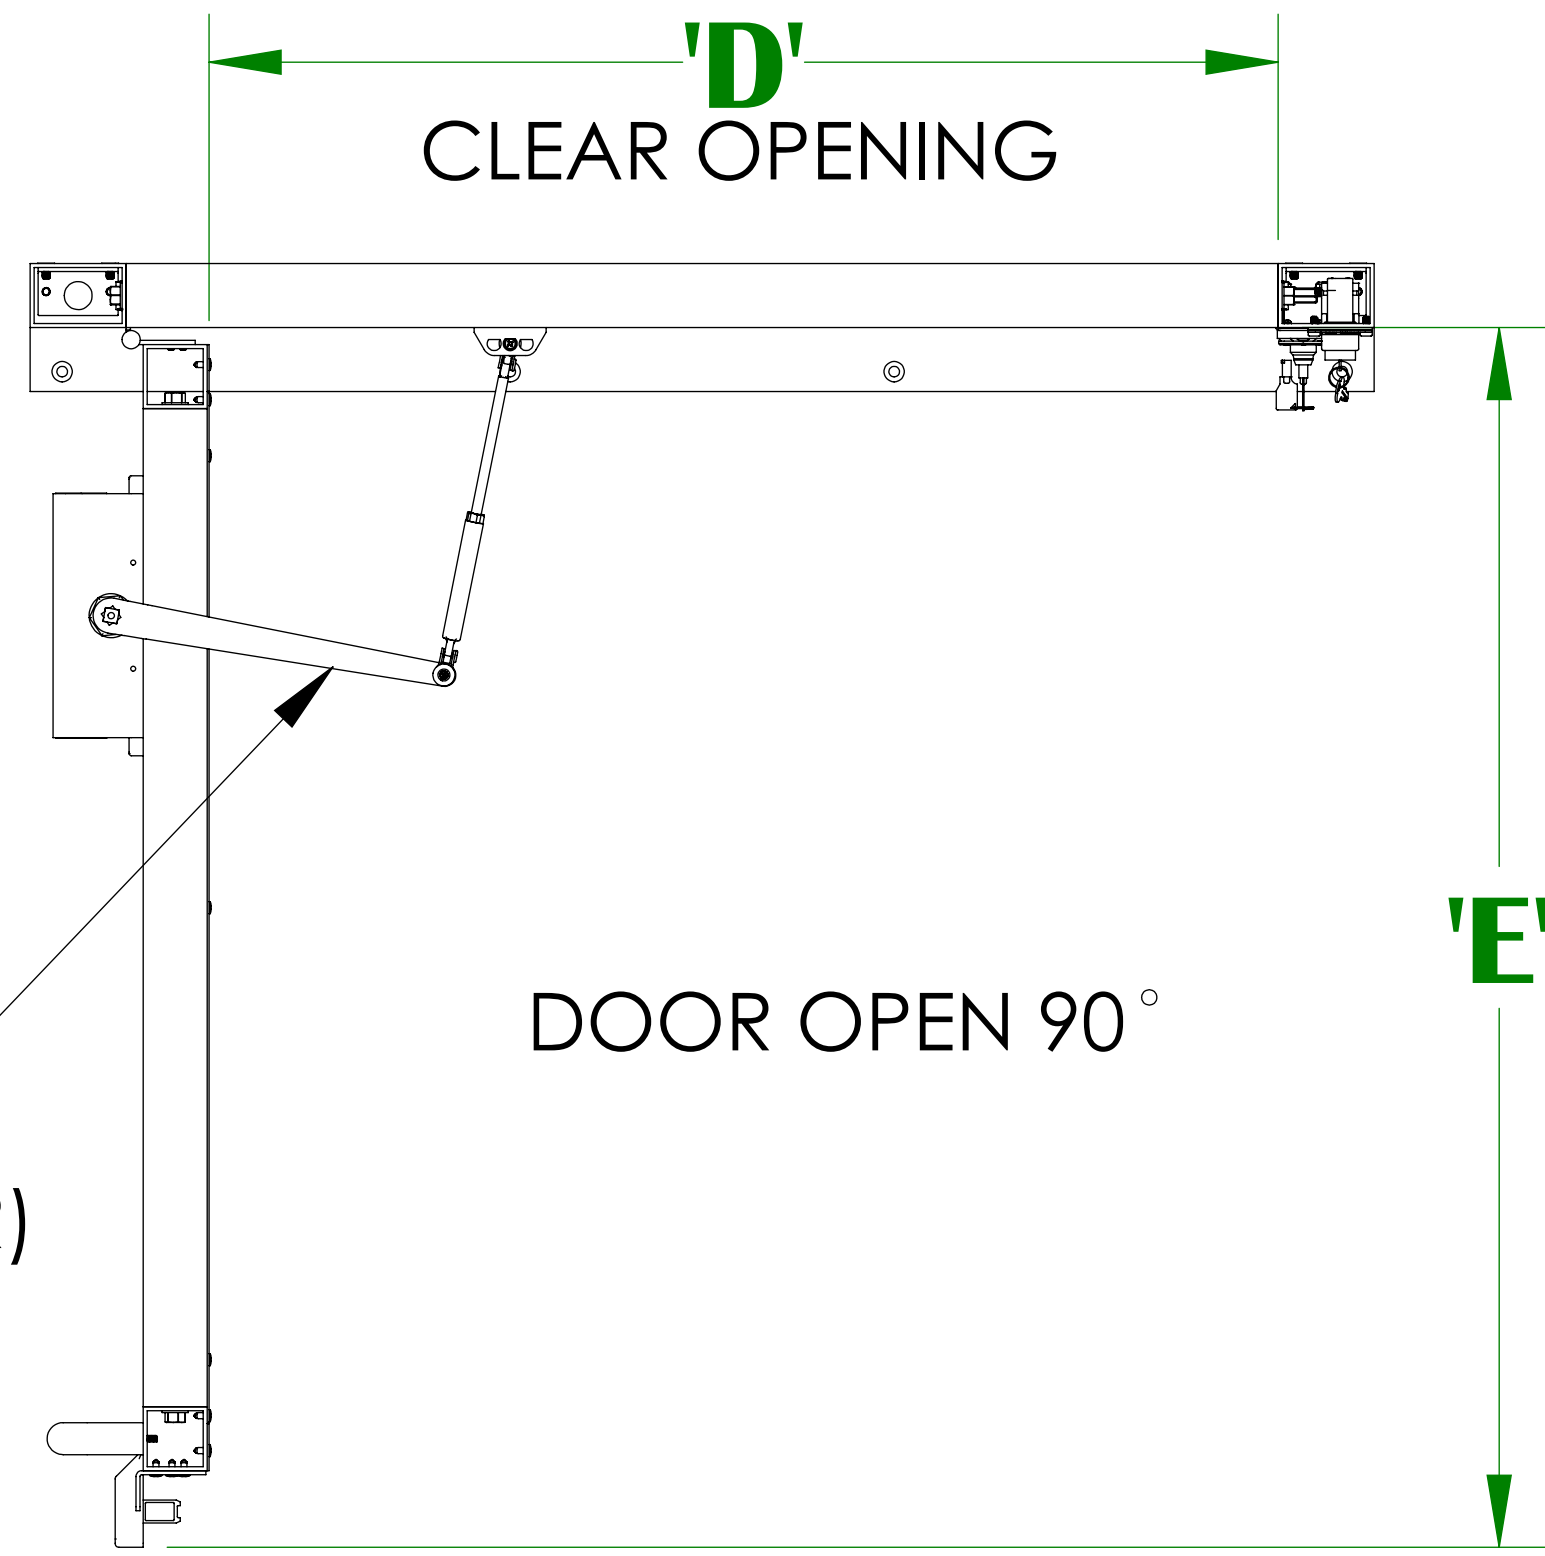

FLUSH MOUNT ALUMINUM DOOR DETAIL (LH SWING) BRUNO VERTICAL PLATFORM LIFT

DESCRIPTION	'A'	'B'	'C'	'D'	'E'
FLUSH MOUNT 36" ALUMINUM DOOR	36"	42"	44"	33-3/8"	38-1/8"
FLUSH MOUNT 45" ALUMINUM DOOR	45"	51"	53"	42-3/8"	47-1/8"

DOOR CLOSER PROVIDED
(REMOVED BY INSTALLER IF
INSTALLING A DOOR OPENER)

DOOR OPEN 90°

CALL/SEND
CONTROL
(OPTIONAL)

87 1/8"
CHANNEL
SILL

84 1/8"

87 3/8"
ANGLE
SILL

80 1/8"

85"
ROUGH
OPENING
(WALL
OR PIT
ATTACHMENT)

88"
ROUGH
OPENING
(FLOOR
ATTACHMENT)

ANGLE
SILL

CHANNEL
SILL

ANGLE SILL
SCREW TO
WALL

ANGLE SILL
WALL ATTACHMENT

CHANNEL SILL
PIT ATTACHMENT

CHANNEL SILL
FLOOR ATTACHMENT
(FIXED RAMP ATTACHMENT)

CHANNEL SILL
SCREW TO PIT
OR FLOOR

ILS-01194
SHEET 1 OF 5
REV. 1 (6086)(3/15/16)(DPG)

 **BRUNO**[®]
for your independence

©Bruno Independent Living Aids, Inc.

FLUSH MOUNT ALUMINUM DOOR DETAIL (RH SWING)

BRUNO VERTICAL PLATFORM LIFT

DESCRIPTION	'A'	'B'	'C'	'D'	'E'
FLUSH MOUNT 36" ALUMINUM DOOR	36"	42"	44"	33-3/8"	38-1/8"
FLUSH MOUNT 45" ALUMINUM DOOR	45"	51"	53"	42-3/8"	47-1/8"