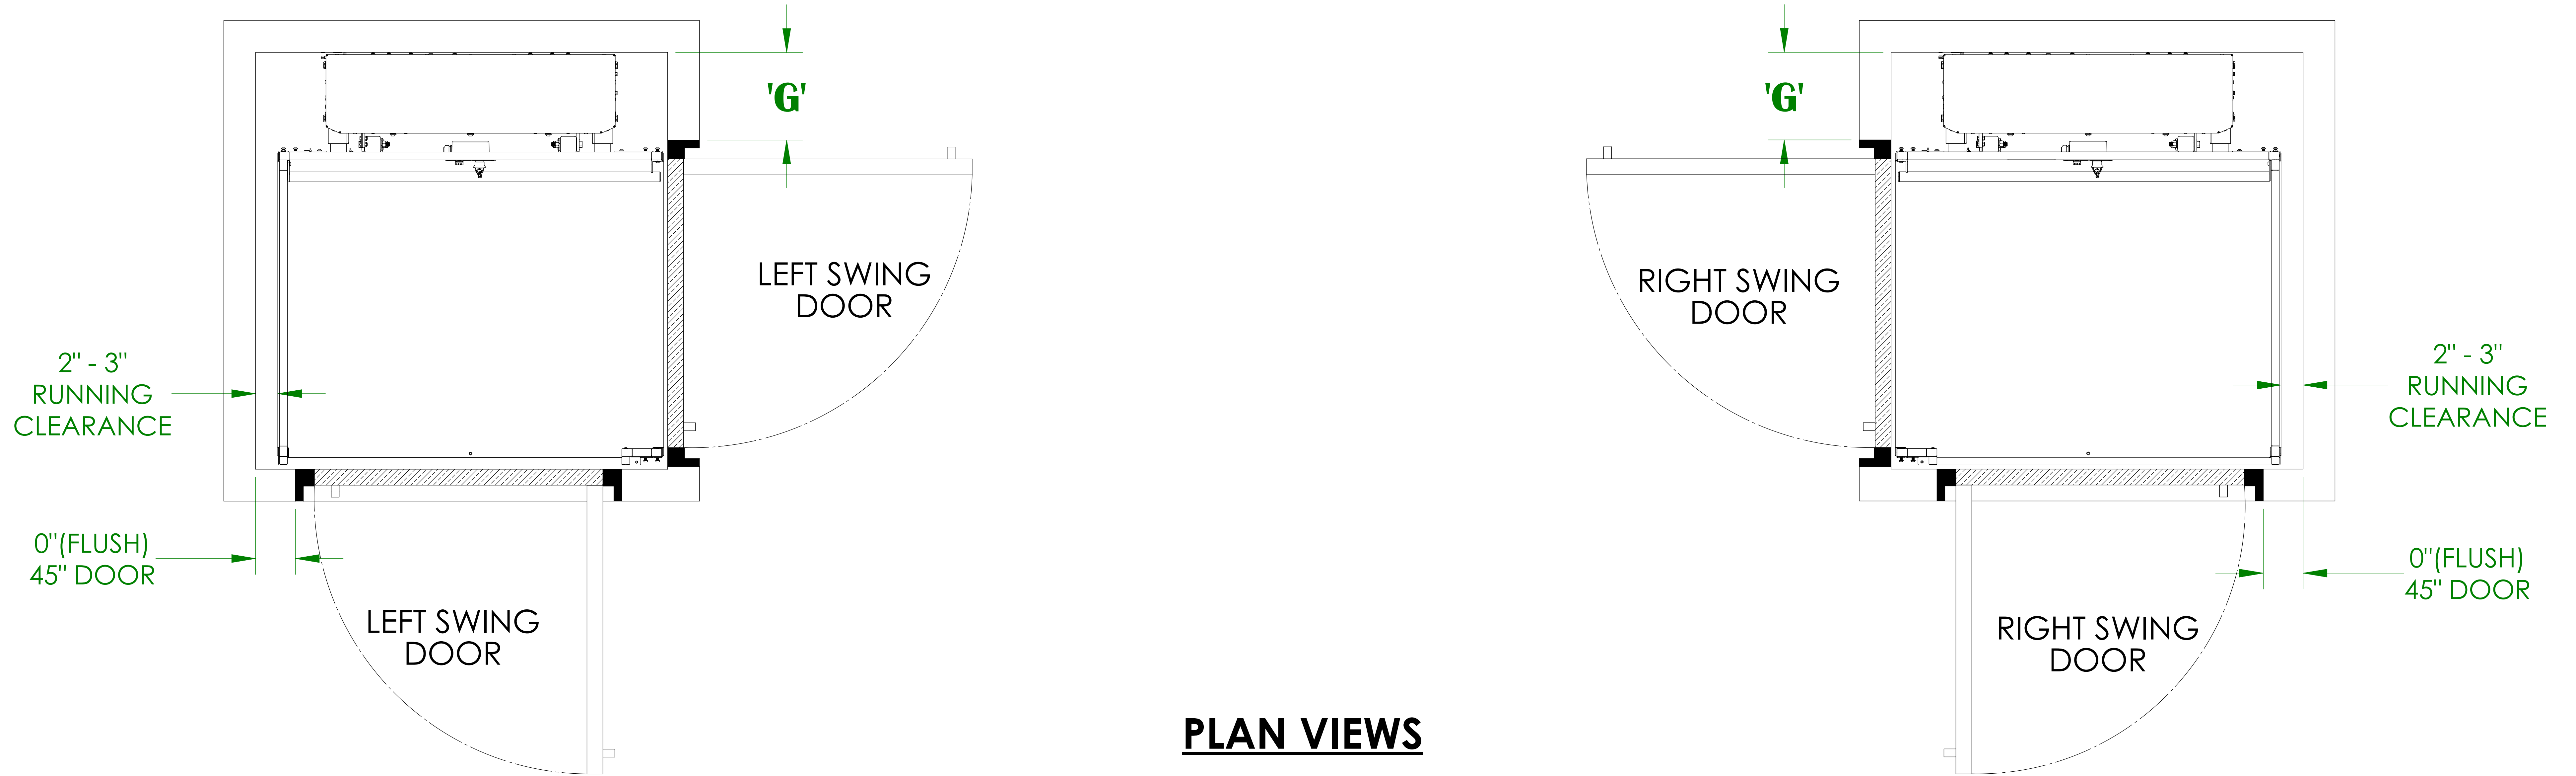

FLUSH MOUNT ALUMINUM DOOR DETAIL (LH SWING) BRUNO VERTICAL PLATFORM LIFT

DESCRIPTION	'A'	'B'	'C'	'D'	'E'
FLUSH MOUNT 36" ALUMINUM DOOR	36"	42"	44"	33-3/8"	38-1/8"
FLUSH MOUNT 45" ALUMINUM DOOR	45"	51"	53"	42-3/8"	47-1/8"

ANGLE SILL SCREW TO WALL

ANGLE SILL WALL ATTACHMENT

CHANNEL SILL PIT ATTACHMENT

CHANNEL SILL FLOOR ATTACHMENT (FIXED RAMP ATTACHMENT)

CHANNEL SILL SCREW TO PIT OR FLOOR

FLUSH MOUNT ALUMINUM DOOR ALIGNMENT (STRAIGHT-THRU PLATFORM) BRUNO VERTICAL PLATFORM LIFT

PLAN VIEWS

DOOR SIZE	DOOR LOCATION	DOOR SWING	LEFT HAND UNIT 'F'	RIGHT HAND UNIT 'F'
36"	LOWER LANDING	LEFT SWING DOOR	11-5/8"	9-1/8"
36"	LOWER LANDING	RIGHT SWING DOOR	9-1/8"	11-5/8"
36"	UPPER LANDING	LEFT SWING DOOR	9-1/8"	11-5/8"
36"	UPPER LANDING	RIGHT SWING DOOR	11-5/8"	9-1/8"
45"	LOWER LANDING	LEFT SWING DOOR	10-1/8"	7-5/8"
45"	LOWER LANDING	RIGHT SWING DOOR	7-5/8"	10-1/8"
45"	UPPER LANDING	LEFT SWING DOOR	7-5/8"	10-1/8"
45"	UPPER LANDING	RIGHT SWING DOOR	10-1/8"	7-5/8"

FLUSH MOUNT ALUMINUM DOOR ALIGNMENT (90° / ADJACENT EXIT PLATFORM) BRUNO VERTICAL PLATFORM LIFT

PLAN VIEWS

PLATFORM SIZE	DOOR SIZE	DOOR LOCATION	DOOR SWING	LEFT HAND UNIT 'G'	RIGHT HAND UNIT 'G'
36"	36"	LOWER LANDING	LEFT SWING DOOR	11-5/8"	9-1/8"
36"	36"	LOWER LANDING	RIGHT SWING DOOR	9-1/8"	11-5/8"
36"	45"	UPPER LANDING	LEFT SWING DOOR	FLUSH	1"
36"	45"	UPPER LANDING	RIGHT SWING DOOR	1"	FLUSH
42"	45"	LOWER LANDING	LEFT SWING DOOR	10-1/8"	7-5/8"
42"	45"	LOWER LANDING	RIGHT SWING DOOR	7-5/8"	10-5/8"
42"	45"	UPPER LANDING	LEFT SWING DOOR	FLUSH	1"
42"	45"	UPPER LANDING	RIGHT SWING DOOR	1"	FLUSH