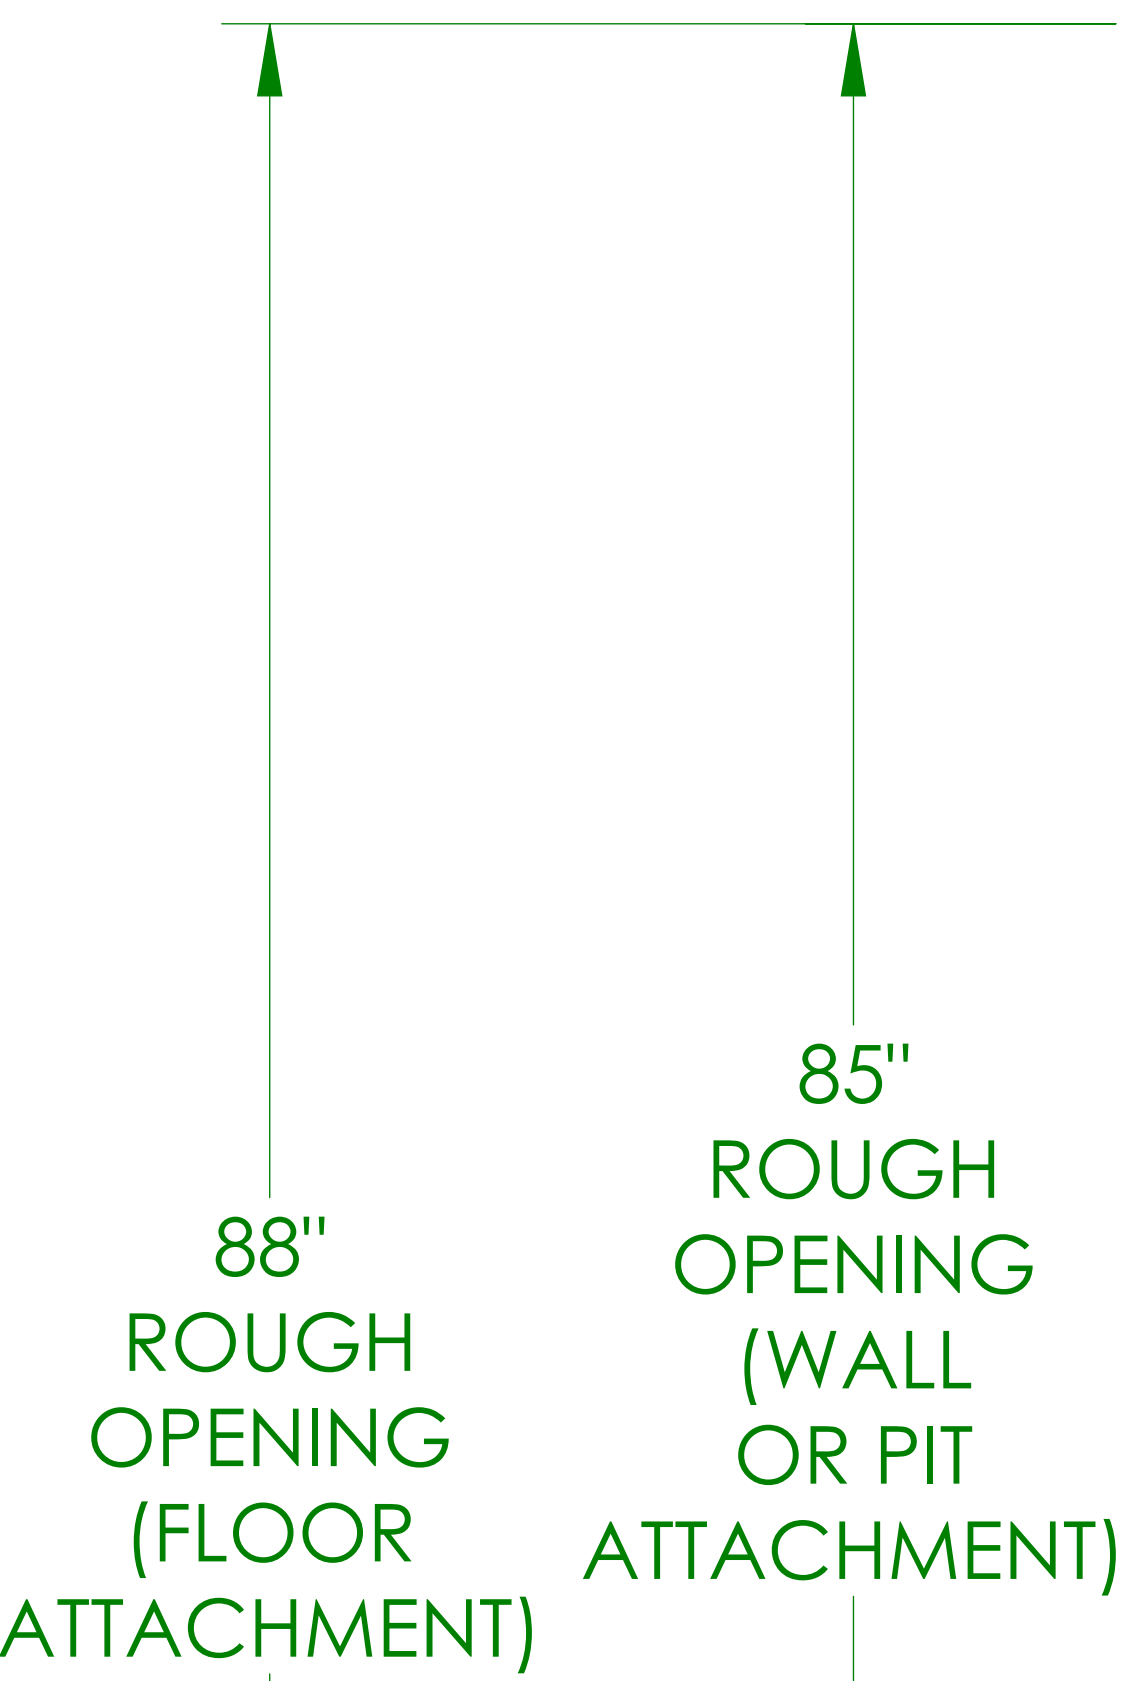

FLUSH MOUNT ALUMINUM DOOR DETAIL (RH SWING)

BRUNO VERTICAL PLATFORM LIFT

DESCRIPTION	'A'	'B'	'C'	'D'	'E'
FLUSH MOUNT 36" ALUMINUM DOOR	36"	42"	44"	33-3/8"	38-1/8"
FLUSH MOUNT 45" ALUMINUM DOOR	45"	51"	53"	42-3/8"	47-1/8"

NOTES:

1. TWO PIECES OF VERTICLE FRAME TRIM IS INCLUDED. TRIM CAN BE USED AS NEEDED WHEN INSTALLING THE DOOR.
2. DEALER TO SUPPLY MOUNTING HARDWARE (ie. SCREWS, ANCHORS).
3. PANEL INSERT MATERIAL IS EITHER CLEAR ACRYLIC OR BRONZE ACRYLIC. PANELS ARE SHIPPED WITH A PROTECTIVE PAPER TO BE REMOVED BY INSTALLER.

DOOR CLOSER PROVIDED
(REMOVED BY INSTALLER IF
INSTALLING A DOOR OPENER)

DOOR OPEN 90°

CALL/SEND CONTROL (OPTIONAL)

87 1/8" CHANNEL SILL

87 3/8" ANGLE SILL

ELECTRIC STRIKE INTERLOCK (ESI)

ANGLE SILL

CHANNEL SILL

ANGLE SILL SCREW TO WALL

ANGLE SILL WALL ATTACHMENT

CHANNEL SILL PIT ATTACHMENT

CHANNEL SILL FLOOR ATTACHMENT (FIXED RAMP ATTACHMENT)

CHANNEL SILL SCREW TO PIT OR FLOOR