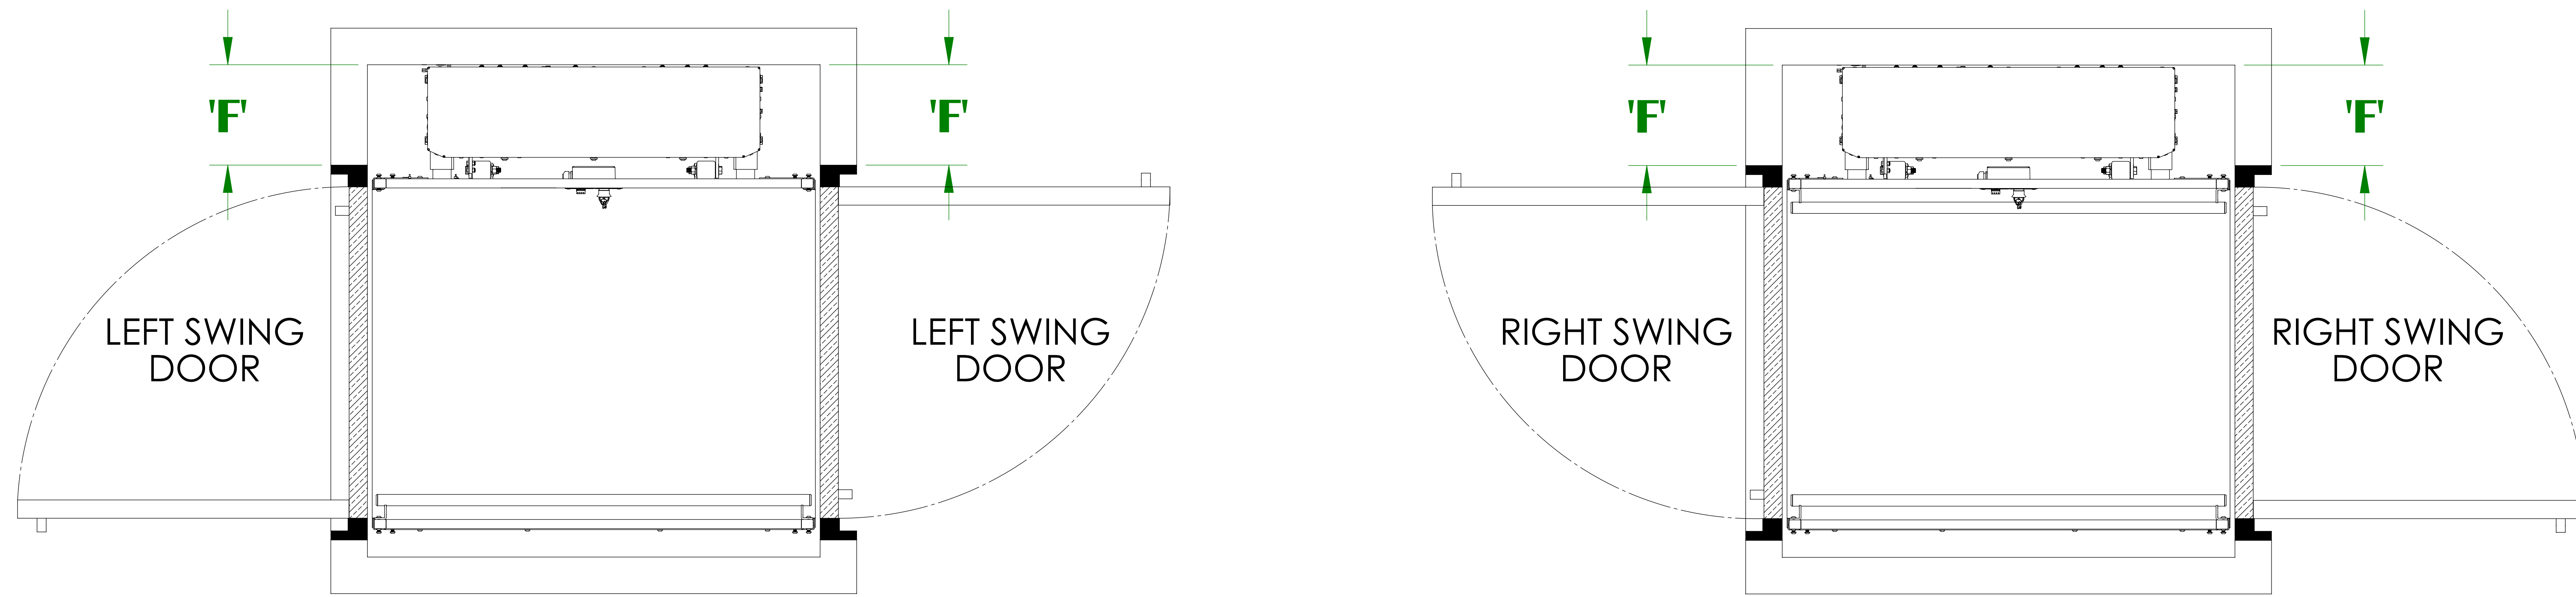

ANGLE SILL SCREW TO WALL

ANGLE SILL WALL ATTACHMENT

CHANNEL SILL PIT ATTACHMENT

CHANNEL SILL FLOOR ATTACHMENT (FIXED RAMP ATTACHMENT)

CHANNEL SILL SCREW TO PIT OR FLOOR

FLUSH MOUNT ALUMINUM DOOR ALIGNMENT (STRAIGHT-THRU PLATFORM) BRUNO VERTICAL PLATFORM LIFT

PLAN VIEWS

DOOR SIZE	DOOR LOCATION	DOOR SWING	LEFT HAND UNIT 'F'	RIGHT HAND UNIT 'F'
36"	LOWER LANDING	LEFT SWING DOOR	11-5/8"	9-1/8"
36"	LOWER LANDING	RIGHT SWING DOOR	9-1/8"	11-5/8"
36"	UPPER LANDING	LEFT SWING DOOR	9-1/8"	11-5/8"
36"	UPPER LANDING	RIGHT SWING DOOR	11-5/8"	9-1/8"
45"	LOWER LANDING	LEFT SWING DOOR	10-1/8"	7-5/8"
45"	LOWER LANDING	RIGHT SWING DOOR	7-5/8"	10-1/8"
45"	UPPER LANDING	LEFT SWING DOOR	7-5/8"	10-1/8"
45"	UPPER LANDING	RIGHT SWING DOOR	10-1/8"	7-5/8"

FLUSH MOUNT ALUMINUM DOOR ALIGNMENT (90° / ADJACENT EXIT PLATFORM) BRUNO VERTICAL PLATFORM LIFT

PLAN VIEWS

PLATFORM SIZE	DOOR SIZE	DOOR LOCATION	DOOR SWING	LEFT HAND UNIT 'G'	RIGHT HAND UNIT 'G'
36"	36"	LOWER LANDING	LEFT SWING DOOR	11-5/8"	9-1/8"
36"	36"	LOWER LANDING	RIGHT SWING DOOR	9-1/8"	11-5/8"
36"	45"	UPPER LANDING	LEFT SWING DOOR	FLUSH	1"
36"	45"	UPPER LANDING	RIGHT SWING DOOR	1"	FLUSH
42"	45"	LOWER LANDING	LEFT SWING DOOR	10-1/8"	7-5/8"
42"	45"	LOWER LANDING	RIGHT SWING DOOR	7-5/8"	10-5/8"
42"	45"	UPPER LANDING	LEFT SWING DOOR	FLUSH	1"
42"	45"	UPPER LANDING	RIGHT SWING DOOR	1"	FLUSH

FLUSH MOUNT ALUMINUM DOOR ALIGNMENT (SAME SIDE PLATFORM) BRUNO VERTICAL PLATFORM LIFT

PLAN VIEWS

DOOR SIZE	DOOR LOCATION	DOOR SWING	LEFT HAND UNIT 'H'	RIGHT HAND UNIT 'H'
36"	LOWER LANDING	LEFT SWING DOOR	11-5/8"	9-1/8"
36"	LOWER LANDING	RIGHT SWING DOOR	9-1/8"	11-5/8"
36"	UPPER LANDING	LEFT SWING DOOR	11-5/8"	9-1/8"
36"	UPPER LANDING	RIGHT SWING DOOR	9-1/8"	11-5/8"
45"	LOWER LANDING	LEFT SWING DOOR	10-1/8"	7-5/8"
45"	LOWER LANDING	RIGHT SWING DOOR	7-5/8"	10-1/8"
45"	UPPER LANDING	LEFT SWING DOOR	10-1/8"	7-5/8"
45"	UPPER LANDING	RIGHT SWING DOOR	7-5/8"	10-1/8"