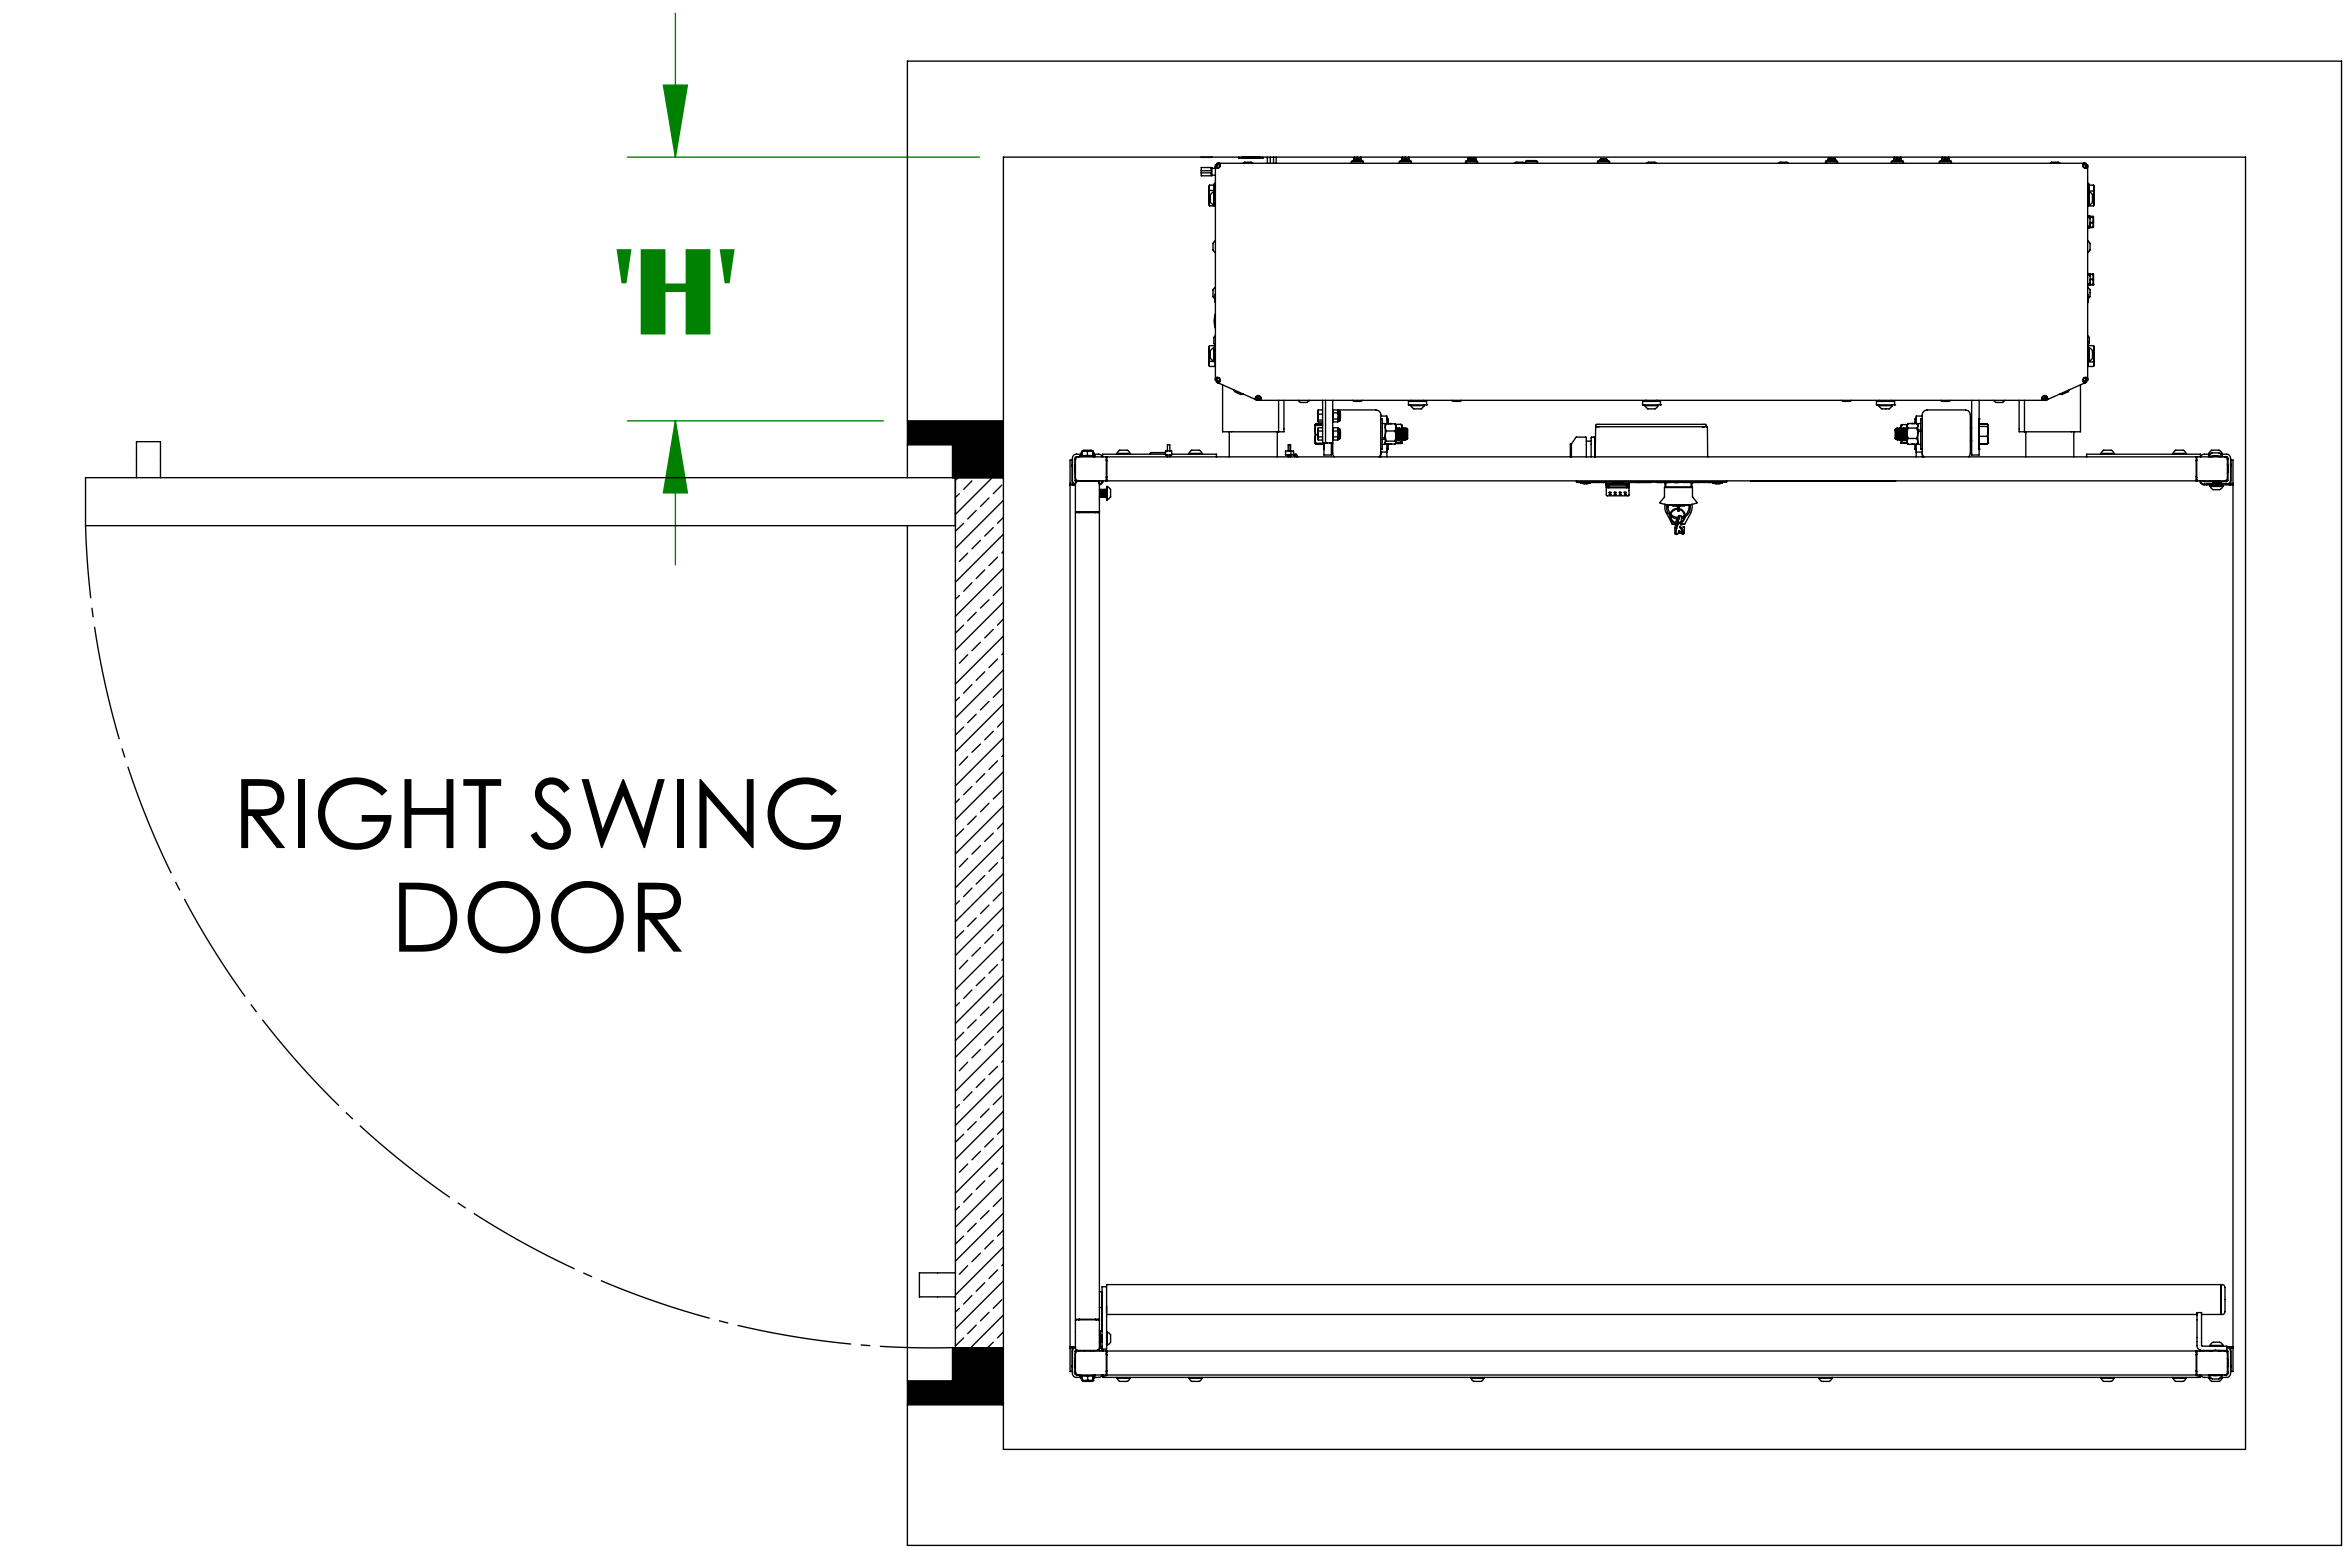

ANGLE SILL SCREW TO WALL

ANGLE SILL WALL ATTACHMENT

CHANNEL SILL PIT ATTACHMENT

CHANNEL SILL FLOOR ATTACHMENT (FIXED RAMP ATTACHMENT)

CHANNEL SILL SCREW TO PIT OR FLOOR

FLUSH MOUNT ALUMINUM DOOR ALIGNMENT (STRAIGHT-THRU PLATFORM) BRUNO VERTICAL PLATFORM LIFT

PLAN VIEWS

DOOR SIZE	DOOR LOCATION	DOOR SWING	LEFT HAND UNIT 'F'	RIGHT HAND UNIT 'F'
36"	LOWER LANDING	LEFT SWING DOOR	11-5/8"	9-1/8"
36"	LOWER LANDING	RIGHT SWING DOOR	9-1/8"	11-5/8"
36"	UPPER LANDING	LEFT SWING DOOR	9-1/8"	11-5/8"
36"	UPPER LANDING	RIGHT SWING DOOR	11-5/8"	9-1/8"
45"	LOWER LANDING	LEFT SWING DOOR	10-1/8"	7-5/8"
45"	LOWER LANDING	RIGHT SWING DOOR	7-5/8"	10-1/8"
45"	UPPER LANDING	LEFT SWING DOOR	7-5/8"	10-1/8"
45"	UPPER LANDING	RIGHT SWING DOOR	10-1/8"	7-5/8"

FLUSH MOUNT ALUMINUM DOOR ALIGNMENT (90° / ADJACENT EXIT PLATFORM) BRUNO VERTICAL PLATFORM LIFT

PLAN VIEWS

PLATFORM SIZE	DOOR SIZE	DOOR LOCATION	DOOR SWING	LEFT HAND UNIT 'G'	RIGHT HAND UNIT 'G'
36"	36"	LOWER LANDING	LEFT SWING DOOR	11-5/8"	9-1/8"
36"	36"	LOWER LANDING	RIGHT SWING DOOR	9-1/8"	11-5/8"
36"	45"	UPPER LANDING	LEFT SWING DOOR	FLUSH	1"
36"	45"	UPPER LANDING	RIGHT SWING DOOR	1"	FLUSH
42"	45"	LOWER LANDING	LEFT SWING DOOR	10-1/8"	7-5/8"
42"	45"	LOWER LANDING	RIGHT SWING DOOR	7-5/8"	10-5/8"
42"	45"	UPPER LANDING	LEFT SWING DOOR	FLUSH	1"
42"	45"	UPPER LANDING	RIGHT SWING DOOR	1"	FLUSH

FLUSH MOUNT ALUMINUM DOOR ALIGNMENT (SAME SIDE PLATFORM) BRUNO VERTICAL PLATFORM LIFT

PLAN VIEWS

DOOR SIZE	DOOR LOCATION	DOOR SWING	LEFT HAND UNIT 'H'	RIGHT HAND UNIT 'H'
36"	LOWER LANDING	LEFT SWING DOOR	11-5/8"	9-1/8"
36"	LOWER LANDING	RIGHT SWING DOOR	9-1/8"	11-5/8"
36"	UPPER LANDING	LEFT SWING DOOR	11-5/8"	9-1/8"
36"	UPPER LANDING	RIGHT SWING DOOR	9-1/8"	11-5/8"
45"	LOWER LANDING	LEFT SWING DOOR	10-1/8"	7-5/8"
45"	LOWER LANDING	RIGHT SWING DOOR	7-5/8"	10-1/8"
45"	UPPER LANDING	LEFT SWING DOOR	10-1/8"	7-5/8"
45"	UPPER LANDING	RIGHT SWING DOOR	7-5/8"	10-1/8"